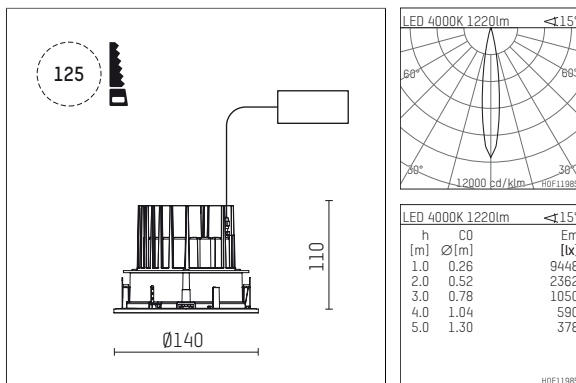

## 109 702 04 910 R | white

complx.100 | IP65  
ceiling recessed luminaire  
LED | 14 W 4000 K

- ceiling recessed luminaire complx.100 IP65
- with a rim projecting over the ceiling
- for installation into suspended ceilings
- with LED 1560 lm
- colour temperature: 4000 K
- colour rendering index: CRI >80
- L90 / B10 (50.000h)
- SDCM < 2
- net luminous flux: 1220 lm
- total load: 14 W
- luminous efficacy: 87,1 lm/W
- rotationsymmetrical light distribution, spot
- safety cable for reflector module
- cut of angle: 30 °
- beam angle: 15 °
- UGR: 5
- with external LED power unit, electronic, 220-240 V, 50/60 Hz
- Dimming with external dimmers possible (trailing-edge and leading-edge)
- dimmable
- power supply: supply cord 2x0,75 mm<sup>2</sup>, length: 200 mm
- housing of die cast aluminium
- safety glass, clear
- recessing ring of die cast aluminium
- height: 100 mm
- diameter: 145 mm, recessing diameter: 125 mm
- recessing depth: 110 mm, ceiling thickness: 2-25mm
- weight: 0,9 kg
- protection rating: IP65 (control gear IP20)
- protection class I
- 5 years Hoffmeister warranty
- Made in Germany
- impact resistance class: IK08
- certificates: manufactured according to DIN VDE 0711 / EN 60598, CE
- colour: white (RAL9016)
- 109 702 04 910 R

- Overview of accessories on the following page / s

109 702 04 910 R  
**accessory****Optional accessories**

description accessory general	dimensions in mm	item number	pic.-No.
IP65 box for LED-Power unit Without power unit (included with DL100 downlight) The recessing depth of the downlight increases(please refer to the mounting instruction for correct values)		119 000 00 721	01
housing for concrete cast for recessed downlights complx.100 IP65	ØxH: 422 x 160	108 606 10 000	02