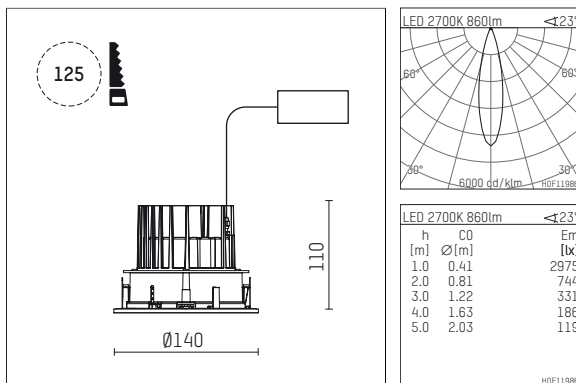

## 109 703 02 910 RD | white

complx.100 | IP65  
ceiling recessed luminaire  
LED | 14 W 2700 K

- ceiling recessed luminaire complx.100 IP65
- with a rim projecting over the ceiling
- for installation into suspended ceilings
- with LED 1060 lm
- colour temperature: 2700 K
- colour rendering index: CRI >90
- L90 / B10 (50.000h)
- SDCM < 2
- net luminous flux: 860 lm
- total load: 14 W
- luminous efficacy: 61,4 lm/W
- rotationsymmetrical light distribution, medium
- safety cable for reflector module
- cut of angle: 30 °
- beam angle: 25 °
- UGR: 6
- with external LED power unit, electronic (DALI), 220-240 V, 0/50/60 Hz
- amplitude dimming
- dimming range: 100-1 %
- power supply: supply cord 2x0,75 mm<sup>2</sup>, length: 200 mm
- housing of die cast aluminium
- safety glass, clear
- recessing ring of die cast aluminium
- height: 100 mm
- diameter: 145 mm, recessing diameter: 125 mm
- recessing depth: 110 mm, ceiling thickness: 2-25mm
- weight: 0,9 kg
- protection rating: IP65 (control gear IP20)
- protection class I
- 5 years Hoffmeister warranty
- Made in Germany
- impact resistance class: IK08
- certificates: manufactured according to DIN VDE 0711 / EN 60598, CE
- colour: white (RAL9016)
- 109 703 02 910 RD

- Overview of accessories on the following page / s

109 703 02 910 RD  
**accessory****Optional accessories**

description accessory general	dimensions in mm	item number	pic.-No.
IP65 box for LED-Power unit Without power unit (included with DL100 downlight) The recessing depth of the downlight increases(please refer to the mounting instruction for correct values)		119 000 00 721	01
housing for concrete cast for recessed downlights complx.100 IP65	ØxH: 422 x 160	108 606 10 000	02