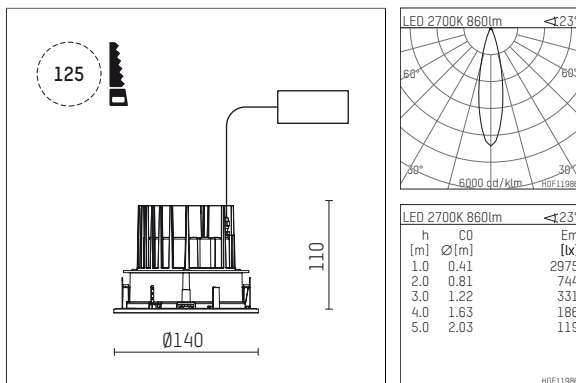

109 703 02 910 R | white

complx.100 | IP65
ceiling recessed luminaire
LED | 14 W 2700 K

- ceiling recessed luminaire complx.100 IP65
- with a rim projecting over the ceiling
- for installation into suspended ceilings
- with LED 1060 lm
- colour temperature: 2700 K
- colour rendering index: CRI >90
- L90 / B10 (50.000h)
- SDCM < 2
- net luminous flux: 860 lm
- total load: 14 W
- luminous efficacy: 61,4 lm/W
- rotationsymmetrical light distribution, medium
- safety cable for reflector module
- cut of angle: 30 °
- beam angle: 25 °
- UGR: 6
- with external LED power unit, electronic, 220-240 V, 50/60 Hz
- Dimming with external dimmers possible (trailing-edge and leading-edge)
- dimmable
- power supply: supply cord 2x0,75 mm², length: 200 mm
- housing of die cast aluminium
- safety glass, clear
- recessing ring of die cast aluminium
- height: 100 mm
- diameter: 145 mm, recessing diameter: 125 mm
- recessing depth: 110 mm, ceiling thickness: 2-25mm
- weight: 0,9 kg
- protection rating: IP65 (control gear IP20)
- protection class I
- 5 years Hoffmeister warranty
- Made in Germany
- impact resistance class: IK08
- certificates: manufactured according to DIN VDE 0711 / EN 60598, CE
- colour: white (RAL9016)
- 109 703 02 910 R

- Overview of accessories on the following page / s

109 703 02 910 R
accessory**Optional accessories**

description accessory general	dimensions in mm	item number	pic.-No.
IP65 box for LED-Power unit Without power unit (included with DL100 downlight) The recessing depth of the downlight increases(please refer to the mounting instruction for correct values)		119 000 00 721	01
housing for concrete cast for recessed downlights complx.100 IP65	ØxH: 422 x 160	108 606 10 000	02