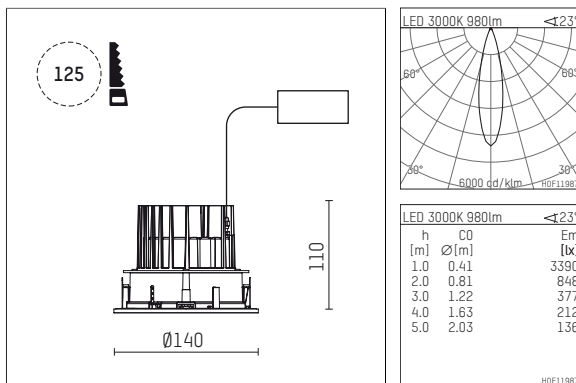

109 703 03 910 RD | white

complx.100 | IP65
ceiling recessed luminaire
LED | 14 W 3000 K

- ceiling recessed luminaire complx.100 IP65
- with a rim projecting over the ceiling
- for installation into suspended ceilings
- with LED 1200 lm
- colour temperature: 3000 K
- colour rendering index: CRI >90
- L90 / B10 (50.000h)
- SDCM < 2
- net luminous flux: 980 lm
- total load: 14 W
- luminous efficacy: 70,0 lm/W
- rotationsymmetrical light distribution, medium
- safety cable for reflector module
- cut of angle: 30 °
- beam angle: 25 °
- UGR: 6
- with external LED power unit, electronic (DALI), 220-240 V, 0/50/60 Hz
- amplitude dimming
- dimming range: 100-1 %
- power supply: supply cord 2x0,75 mm², length: 200 mm
- housing of die cast aluminium
- safety glass, clear
- recessing ring of die cast aluminium
- height: 100 mm
- diameter: 145 mm, recessing diameter: 125 mm
- recessing depth: 110 mm, ceiling thickness: 2-25mm
- weight: 0,9 kg
- protection rating: IP65 (control gear IP20)
- protection class I
- 5 years Hoffmeister warranty
- Made in Germany
- impact resistance class: IK08
- certificates: manufactured according to DIN VDE 0711 / EN 60598, CE
- colour: white (RAL9016)
- 109 703 03 910 RD

- Overview of accessories on the following page / s

109 703 03 910 RD
accessory**Optional accessories**

description accessory general	dimensions in mm	item number	pic.-No.
IP65 box for LED-Power unit Without power unit (included with DL100 downlight) The recessing depth of the downlight increases(please refer to the mounting instruction for correct values)		119 000 00 721	01
housing for concrete cast for recessed downlights complx.100 IP65	ØxH: 422 x 160	108 606 10 000	02