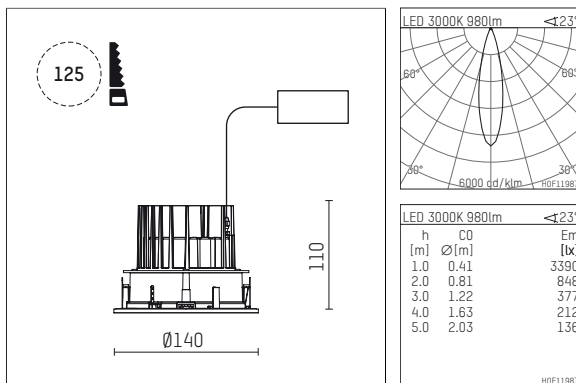

109 703 03 910 R | white

complx.100 | IP65
ceiling recessed luminaire
LED | 14 W 3000 K

- ceiling recessed luminaire complx.100 IP65
- with a rim projecting over the ceiling
- for installation into suspended ceilings
- with LED 1200 lm
- colour temperature: 3000 K
- colour rendering index: CRI >90
- L90 / B10 (50.000h)
- SDCM < 2
- net luminous flux: 980 lm
- total load: 14 W
- luminous efficacy: 70,0 lm/W
- rotationsymmetrical light distribution, medium
- safety cable for reflector module
- cut of angle: 30 °
- beam angle: 25 °
- UGR: 6
- with external LED power unit, electronic, 220-240 V, 50/60 Hz
- Dimming with external dimmers possible (trailing-edge and leading-edge)
- dimmable
- power supply: supply cord 2x0,75 mm², length: 200 mm
- housing of die cast aluminium
- safety glass, clear
- recessing ring of die cast aluminium
- height: 100 mm
- diameter: 145 mm, recessing diameter: 125 mm
- recessing depth: 110 mm, ceiling thickness: 2-25mm
- weight: 0,9 kg
- protection rating: IP65 (control gear IP20)
- protection class I
- 5 years Hoffmeister warranty
- Made in Germany
- impact resistance class: IK08
- certificates: manufactured according to DIN VDE 0711 / EN 60598, CE
- colour: white (RAL9016)
- 109 703 03 910 R

- Overview of accessories on the following page / s

109 703 03 910 R
accessory**Optional accessories**

description accessory general	dimensions in mm	item number	pic.-No.
IP65 box for LED-Power unit Without power unit (included with DL100 downlight) The recessing depth of the downlight increases(please refer to the mounting instruction for correct values)		119 000 00 721	01
housing for concrete cast for recessed downlights complx.100 IP65	ØxH: 422 x 160	108 606 10 000	02