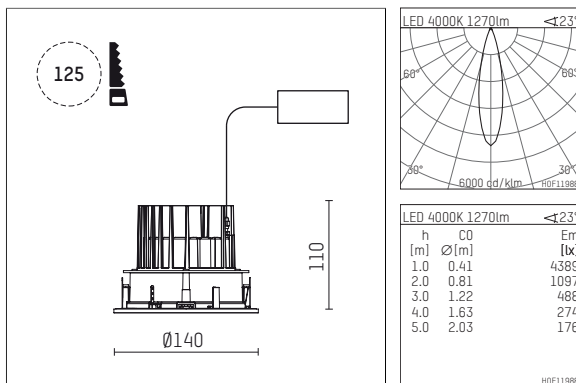

109 703 04 910 RD | white

complx.100 | IP65
ceiling recessed luminaire
LED | 14 W 4000 K

- ceiling recessed luminaire complx.100 IP65
- with a rim projecting over the ceiling
- for installation into suspended ceilings
- with LED 1560 lm
- colour temperature: 4000 K
- colour rendering index: CRI >80
- L90 / B10 (50.000h)
- SDCM < 2
- net luminous flux: 1270 lm
- total load: 14 W
- luminous efficacy: 90,7 lm/W
- rotationsymmetrical light distribution, medium
- safety cable for reflector module
- cut of angle: 30 °
- beam angle: 25 °
- UGR: 7
- with external LED power unit, electronic (DALI), 220-240 V, 0/50/60 Hz
- amplitude dimming
- dimming range: 100-1 %
- power supply: supply cord 2x0,75 mm², length: 200 mm
- housing of die cast aluminium
- safety glass, clear
- recessing ring of die cast aluminium
- height: 100 mm
- diameter: 145 mm, recessing diameter: 125 mm
- recessing depth: 110 mm, ceiling thickness: 2-25mm
- weight: 0,9 kg
- protection rating: IP65 (control gear IP20)
- protection class I
- 5 years Hoffmeister warranty
- Made in Germany
- impact resistance class: IK08
- certificates: manufactured according to DIN VDE 0711 / EN 60598, CE
- colour: white (RAL9016)
- 109 703 04 910 RD

- Overview of accessories on the following page / s

109 703 04 910 RD
accessory**Optional accessories**

description accessory general	dimensions in mm	item number	pic.-No.
IP65 box for LED-Power unit Without power unit (included with DL100 downlight) The recessing depth of the downlight increases(please refer to the mounting instruction for correct values)		119 000 00 721	01
housing for concrete cast for recessed downlights complx.100 IP65	ØxH: 422 x 160	108 606 10 000	02