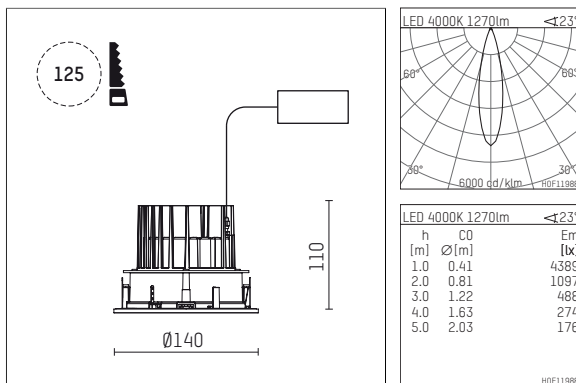

109 703 04 910 R | white

complx.100 | IP65
ceiling recessed luminaire
LED | 14 W 4000 K

- ceiling recessed luminaire complx.100 IP65
- with a rim projecting over the ceiling
- for installation into suspended ceilings
- with LED 1560 lm
- colour temperature: 4000 K
- colour rendering index: CRI >80
- L90 / B10 (50.000h)
- SDCM < 2
- net luminous flux: 1270 lm
- total load: 14 W
- luminous efficacy: 90,7 lm/W
- rotationsymmetrical light distribution, medium
- safety cable for reflector module
- cut of angle: 30°
- beam angle: 25°
- UGR: 7
- with external LED power unit, electronic, 220-240 V, 50/60 Hz
- Dimming with external dimmers possible (trailing-edge and leading-edge)
- dimmable
- power supply: supply cord 2x0,75 mm², length: 200 mm
- housing of die cast aluminium
- safety glass, clear
- recessing ring of die cast aluminium
- height: 100 mm
- diameter: 145 mm, recessing diameter: 125 mm
- recessing depth: 110 mm, ceiling thickness: 2-25mm
- weight: 0,9 kg
- protection rating: IP65 (control gear IP20)
- protection class I
- 5 years Hoffmeister warranty
- Made in Germany
- impact resistance class: IK08
- certificates: manufactured according to DIN VDE 0711 / EN 60598, CE
- colour: white (RAL9016)
- 109 703 04 910 R

- Overview of accessories on the following page / s

109 703 04 910 R
accessory**Optional accessories**

description accessory general	dimensions in mm	item number	pic.-No.
IP65 box for LED-Power unit Without power unit (included with DL100 downlight) The recessing depth of the downlight increases(please refer to the mounting instruction for correct values)		119 000 00 721	01
housing for concrete cast for recessed downlights complx.100 IP65	ØxH: 422 x 160	108 606 10 000	02