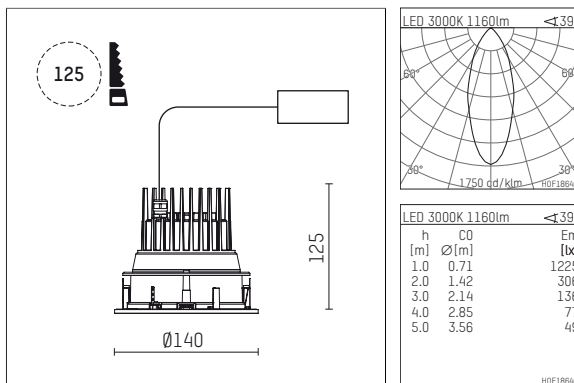

109 705 03 910 RD | white

complx.100 | IP65
ceiling recessed luminaire
LED | 21 W 3000 K

- ceiling recessed luminaire complx.100 IP65
- with a rim projecting over the ceiling
- for installation into suspended ceilings
- with LED 1800 lm
- colour temperature: 3000 K
- colour rendering index: CRI >90
- L90 / B10 (50.000h)
- SDCM < 2
- net luminous flux: 1160 lm
- total load: 21 W
- luminous efficacy: 55,2 lm/W
- rotationsymmetrical light distribution, medium
- safety cable for reflector module
- darklight reflector of aluminium, mirror finish anodised
- cut of angle: 30 °
- UGR: 18
- with external LED power unit, electronic (DALI), 220-240 V, 0/50/60 Hz
- dimmable
- dimming range: 100-1 %
- power supply: supply cord 2x0,75 mm², length: 200 mm
- housing of die cast aluminium
- safety glass, clear
- recessing ring of die cast aluminium
- height: 115 mm
- diameter: 145 mm, recessing diameter: 125 mm
- recessing depth: 125 mm, ceiling thickness: 2-25mm
- weight: 0,8 kg
- protection rating: IP65 (control gear IP20)
- protection class I
- 5 years Hoffmeister warranty
- Made in Germany
- impact resistance class: IK08
- certificates: manufactured according to DIN VDE 0711 / EN 60598, CE
- colour: white (RAL9016)
- 109 705 03 910 RD

- Overview of accessories on the following page / s

109 705 03 910 RD
accessory**Optional accessories**

description accessory general	dimensions in mm	item number	pic.-No.
IP65 box for LED-Power unit Without power unit (included with DL100 downlight) The recessing depth of the downlight increases(please refer to the mounting instruction for correct values)		119 000 00 721	01
housing for concrete cast for recessed downlights complx.100 IP65	ØxH: 422 x 160	108 606 10 000	02