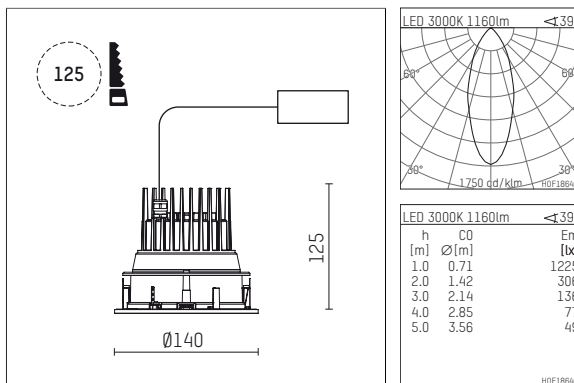

## 109 705 03 910 R | white

complx.100 | IP65  
ceiling recessed luminaire  
LED | 21 W 3000 K

- ceiling recessed luminaire complx.100 IP65
- with a rim projecting over the ceiling
- for installation into suspended ceilings
- with LED 1800 lm
- colour temperature: 3000 K
- colour rendering index: CRI >90
- L90 / B10 (50.000h)
- SDCM < 2
- net luminous flux: 1160 lm
- total load: 21 W
- luminous efficacy: 55,2 lm/W
- rotationsymmetrical light distribution, medium
- safety cable for reflector module
- darklight reflector of aluminium, mirror finish anodised
- cut of angle: 30 °
- UGR: 18
- with external LED power unit, electronic, 220-240 V, 50/60 Hz
- Dimming with external dimmers possible (trailing-edge and leading-edge)
- dimmable
- power supply: supply cord 2x0,75 mm<sup>2</sup>, length: 200 mm
- housing of die cast aluminium
- safety glass, clear
- recessing ring of die cast aluminium
- height: 115 mm
- diameter: 145 mm, recessing diameter: 125 mm
- recessing depth: 125 mm, ceiling thickness: 2-25mm
- weight: 0,8 kg
- protection rating: IP65 (control gear IP20)
- protection class I
- 5 years Hoffmeister warranty
- Made in Germany
- impact resistance class: IK08
- certificates: manufactured according to DIN VDE 0711 / EN 60598, CE
- colour: white (RAL9016)
- 109 705 03 910 R

- Overview of accessories on the following page / s

109 705 03 910 R  
**accessory****Optional accessories**

description accessory general	dimensions in mm	item number	pic.-No.
IP65 box for LED-Power unit Without power unit (included with DL100 downlight) The recessing depth of the downlight increases(please refer to the mounting instruction for correct values)		119 000 00 721	01
housing for concrete cast for recessed downlights complx.100 IP65	ØxH: 422 x 160	108 606 10 000	02