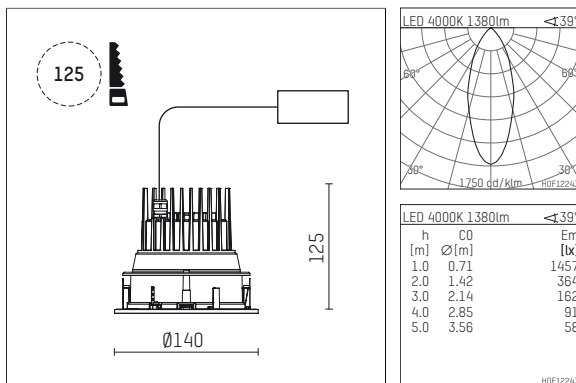

## 109 705 04 910 R | white

complx.100 | IP65  
ceiling recessed luminaire  
LED | 21 W 4000 K

- ceiling recessed luminaire complx.100 IP65
- with a rim projecting over the ceiling
- for installation into suspended ceilings
- with LED 2350 lm
- colour temperature: 4000 K
- colour rendering index: CRI >80
- L90 / B10 (50.000h)
- SDCM < 2
- net luminous flux: 1380 lm
- total load: 21 W
- luminous efficacy: 65,7 lm/W
- rotationsymmetrical light distribution, medium
- safety cable for reflector module
- darklight reflector of aluminium, mirror finish anodised
- cut of angle: 30 °
- UGR: 18
- with external LED power unit, electronic, 220-240 V, 50/60 Hz
- Dimming with external dimmers possible (trailing-edge and leading-edge)
- dimmable
- power supply: supply cord 2x0,75 mm<sup>2</sup>, length: 200 mm
- housing of die cast aluminium
- safety glass, clear
- recessing ring of die cast aluminium
- height: 115 mm
- diameter: 145 mm, recessing diameter: 125 mm
- recessing depth: 125 mm, ceiling thickness: 2-25mm
- weight: 0,8 kg
- protection rating: IP65 (control gear IP20)
- protection class I
- 5 years Hoffmeister warranty
- Made in Germany
- impact resistance class: IK08
- certificates: manufactured according to DIN VDE 0711 / EN 60598, CE
- colour: white (RAL9016)
- 109 705 04 910 R

- Overview of accessories on the following page / s

109 705 04 910 R  
**accessory****Optional accessories**

description accessory general	dimensions in mm	item number	pic.-No.
IP65 box for LED-Power unit Without power unit (included with DL100 downlight) The recessing depth of the downlight increases(please refer to the mounting instruction for correct values)		119 000 00 721	01
housing for concrete cast for recessed downlights complx.100 IP65	ØxH: 422 x 160	108 606 10 000	02