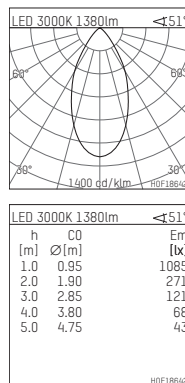

109 706 03 910 RD | white

complx.100 | IP65
ceiling recessed luminaire
LED | 21 W 3000 K

- ceiling recessed luminaire complx.100 IP65
- with a rim projecting over the ceiling
- for installation into suspended ceilings
- with LED 1800 lm
- colour temperature: 3000 K
- colour rendering index: CRI >90
- L90 / B10 (50.000h)
- SDCM < 2
- net luminous flux: 1380 lm
- total load: 21 W
- luminous efficacy: 65,7 lm/W
- rotationsymmetrical light distribution, flood
- safety cable for reflector module
- darklight reflector of aluminium, mirror finish anodised
- cut of angle: 30 °
- UGR: 18
- with external LED power unit, electronic (DALI), 220-240 V, 0/50/60 Hz
- dimmable
- dimming range: 100-1 %
- power supply: supply cord 2x0,75 mm², length: 200 mm
- housing of die cast aluminium
- safety glass, clear
- recessing ring of die cast aluminium
- height: 115 mm
- diameter: 145 mm, recessing diameter: 125 mm
- recessing depth: 125 mm, ceiling thickness: 2-25mm
- weight: 0,8 kg
- protection rating: IP65 (control gear IP20)
- protection class I
- 5 years Hoffmeister warranty
- Made in Germany
- impact resistance class: IK08
- certificates: manufactured according to DIN VDE 0711 / EN 60598, CE
- colour: white (RAL9016)
- 109 706 03 910 RD

- Overview of accessories on the following page / s

109 706 03 910 RD
accessory**Optional accessories**

description accessory general	dimensions in mm	item number	pic.-No.
IP65 box for LED-Power unit Without power unit (included with DL100 downlight) The recessing depth of the downlight increases(please refer to the mounting instruction for correct values)		119 000 00 721	01
housing for concrete cast for recessed downlights complx.100 IP65	ØxH: 422 x 160	108 606 10 000	02