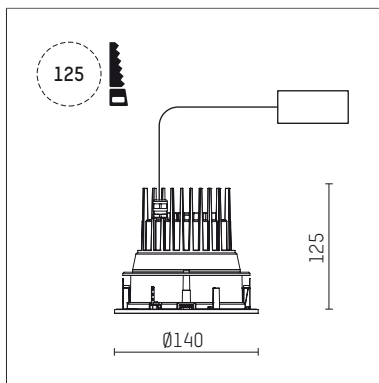

109 706 03 910 RD | white

complx.100 | IP65
ceiling recessed luminaire
LED | 21 W 3000 K

- ceiling recessed luminaire complx.100 IP65
- with a rim projecting over the ceiling
- for installation into suspended ceilings
- with LED 1800 lm
- colour temperature: 3000 K
- colour rendering index: CRI >90
- L90 / B10 (50.000h)
- SDCM < 2
- net luminous flux: 1380 lm
- total load: 21 W
- luminous efficacy: 65,7 lm/W
- rotationsymmetrical light distribution, flood
- safety cable for reflector module
- darklight reflector of aluminium, mirror finish anodised
- cut of angle: 30 °
- UGR: 18
- with external LED power unit, electronic (DALI), 220-240 V, 0/50/60 Hz
- dimmable
- dimming range: 100-1 %
- power supply: supply cord 2x0,75 mm², length: 200 mm
- housing of die cast aluminium
- safety glass, clear
- recessing ring of die cast aluminium
- height: 115 mm
- diameter: 145 mm, recessing diameter: 125 mm
- recessing depth: 125 mm, ceiling thickness: 2-25mm
- weight: 0,8 kg
- protection rating: IP65 (control gear IP20)
- protection class I
- 5 years Hoffmeister warranty
- Made in Germany
- impact resistance class: IK08
- certificates: manufactured according to DIN VDE 0711 / EN 60598, CE
- colour: white (RAL9016)
- 109 706 03 910 RD

- Overview of accessories on the following page / s

109 706 03 910 RD
accessory**Optional accessories**

description accessory general	dimensions in mm	item number	pic.-No.
IP65 box for LED-Power unit Without power unit (included with DL100 downlight) The recessing depth of the downlight increases(please refer to the mounting instruction for correct values)		119 000 00 721	01
housing for concrete cast for recessed downlights complx.100 IP65	ØxH: 422 x 160	108 606 10 000	02