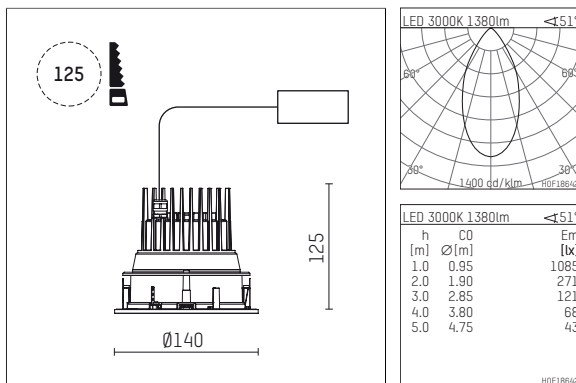

## 109 706 03 910 R | white

complx.100 | IP65  
ceiling recessed luminaire  
LED | 21 W 3000 K

- ceiling recessed luminaire complx.100 IP65
- with a rim projecting over the ceiling
- for installation into suspended ceilings
- with LED 1800 lm
- colour temperature: 3000 K
- colour rendering index: CRI >90
- L90 / B10 (50.000h)
- SDCM < 2
- net luminous flux: 1380 lm
- total load: 21 W
- luminous efficacy: 65,7 lm/W
- rotationsymmetrical light distribution, flood
- safety cable for reflector module
- darklight reflector of aluminium, mirror finish anodised
- cut of angle: 30 °
- UGR: 18
- with external LED power unit, electronic, 220-240 V, 50/60 Hz
- Dimming with external dimmers possible (trailing-edge and leading-edge)
- dimmable
- power supply: supply cord 2x0,75 mm<sup>2</sup>, length: 200 mm
- housing of die cast aluminium
- safety glass, clear
- recessing ring of die cast aluminium
- height: 115 mm
- diameter: 145 mm, recessing diameter: 125 mm
- recessing depth: 125 mm, ceiling thickness: 2-25mm
- weight: 0,8 kg
- protection rating: IP65 (control gear IP20)
- protection class I
- 5 years Hoffmeister warranty
- Made in Germany
- impact resistance class: IK08
- certificates: manufactured according to DIN VDE 0711 / EN 60598, CE
- colour: white (RAL9016)
- 109 706 03 910 R

- Overview of accessories on the following page / s

109 706 03 910 R  
**accessory****Optional accessories**

description accessory general	dimensions in mm	item number	pic.-No.
IP65 box for LED-Power unit Without power unit (included with DL100 downlight) The recessing depth of the downlight increases(please refer to the mounting instruction for correct values)		119 000 00 721	01
housing for concrete cast for recessed downlights complx.100 IP65	ØxH: 422 x 160	108 606 10 000	02