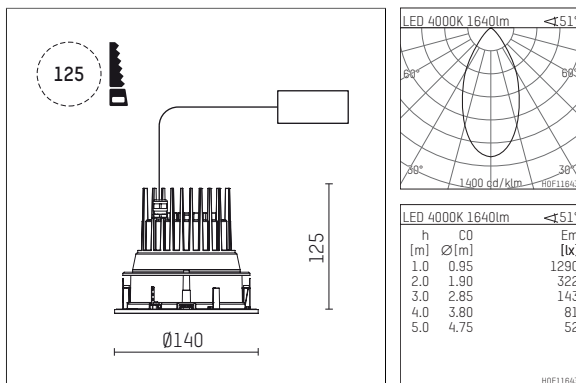

109 706 04 910 RD | white

complx.100 | IP65
ceiling recessed luminaire
LED | 21 W 4000 K

- ceiling recessed luminaire complx.100 IP65
- with a rim projecting over the ceiling
- for installation into suspended ceilings
- with LED 2350 lm
- colour temperature: 4000 K
- colour rendering index: CRI >80
- L90 / B10 (50.000h)
- SDCM < 2
- net luminous flux: 1640 lm
- total load: 21 W
- luminous efficacy: 78,1 lm/W
- rotationsymmetrical light distribution, flood
- safety cable for reflector module
- darklight reflector of aluminium, mirror finish anodised
- cut of angle: 30 °
- UGR: 19
- with external LED power unit, electronic (DALI), 220-240 V, 0/50/60 Hz
- dimmable
- dimming range: 100-1 %
- power supply: supply cord 2x0,75 mm², length: 200 mm
- housing of die cast aluminium
- safety glass, clear
- recessing ring of die cast aluminium
- height: 115 mm
- diameter: 145 mm, recessing diameter: 125 mm
- recessing depth: 125 mm, ceiling thickness: 2-25mm
- weight: 0,8 kg
- protection rating: IP65 (control gear IP20)
- protection class I
- 5 years Hoffmeister warranty
- Made in Germany
- impact resistance class: IK08
- certificates: manufactured according to DIN VDE 0711 / EN 60598, CE
- colour: white (RAL9016)
- 109 706 04 910 RD

- Overview of accessories on the following page / s

109 706 04 910 RD
accessory**Optional accessories**

description accessory general	dimensions in mm	item number	pic.-No.
IP65 box for LED-Power unit Without power unit (included with DL100 downlight) The recessing depth of the downlight increases(please refer to the mounting instruction for correct values)		119 000 00 721	01
housing for concrete cast for recessed downlights complx.100 IP65	ØxH: 422 x 160	108 606 10 000	02