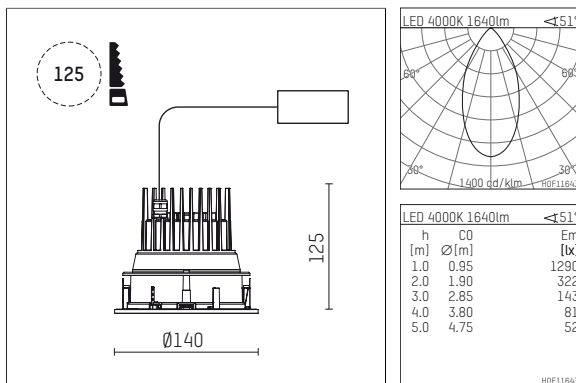

109 706 04 910 R | white

complx.100 | IP65
ceiling recessed luminaire
LED | 21 W 4000 K

- ceiling recessed luminaire complx.100 IP65
- with a rim projecting over the ceiling
- for installation into suspended ceilings
- with LED 2350 lm
- colour temperature: 4000 K
- colour rendering index: CRI >80
- L90 / B10 (50.000h)
- SDCM < 2
- net luminous flux: 1640 lm
- total load: 21 W
- luminous efficacy: 78,1 lm/W
- rotationsymmetrical light distribution, flood
- safety cable for reflector module
- darklight reflector of aluminium, mirror finish anodised
- cut of angle: 30 °
- UGR: 19
- with external LED power unit, electronic, 220-240 V, 50/60 Hz
- Dimming with external dimmers possible (trailing-edge and leading-edge)
- dimmable
- power supply: supply cord 2x0,75 mm², length: 200 mm
- housing of die cast aluminium
- safety glass, clear
- recessing ring of die cast aluminium
- height: 115 mm
- diameter: 145 mm, recessing diameter: 125 mm
- recessing depth: 125 mm, ceiling thickness: 2-25mm
- weight: 0,8 kg
- protection rating: IP65 (control gear IP20)
- protection class I
- 5 years Hoffmeister warranty
- Made in Germany
- impact resistance class: IK08
- certificates: manufactured according to DIN VDE 0711 / EN 60598, CE
- colour: white (RAL9016)
- 109 706 04 910 R

- Overview of accessories on the following page / s

109 706 04 910 R
accessory**Optional accessories**

description accessory general	dimensions in mm	item number	pic.-No.
IP65 box for LED-Power unit Without power unit (included with DL100 downlight) The recessing depth of the downlight increases(please refer to the mounting instruction for correct values)		119 000 00 721	01
housing for concrete cast for recessed downlights complx.100 IP65	ØxH: 422 x 160	108 606 10 000	02