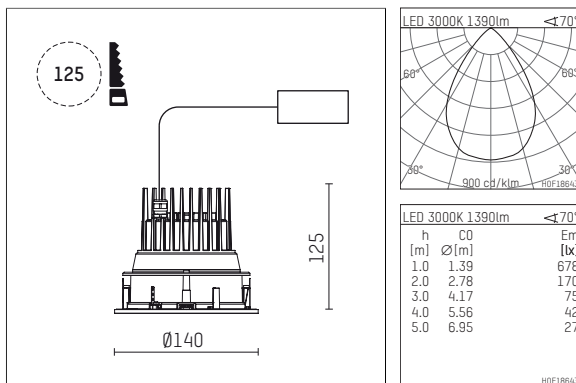

109 707 03 910 RD | white

complx.100 | IP65
ceiling recessed luminaire
LED | 21 W 3000 K

- ceiling recessed luminaire complx.100 IP65
- with a rim projecting over the ceiling
- for installation into suspended ceilings
- with LED 1800 lm
- colour temperature: 3000 K
- colour rendering index: CRI >90
- L90 / B10 (50.000h)
- SDCM < 2
- net luminous flux: 1390 lm
- total load: 21 W
- luminous efficacy: 66,2 lm/W
- rotationsymmetrical light distribution, wide flood
- safety cable for reflector module
- darklight reflector of aluminium, mirror finish anodised
- cut of angle: 30 °
- UGR: 20
- with external LED power unit, electronic (DALI), 220-240 V, 0/50/60 Hz
- dimmable
- dimming range: 100-1 %
- power supply: supply cord 2x0,75 mm², length: 200 mm
- housing of die cast aluminium
- safety glass, clear
- recessing ring of die cast aluminium
- height: 115 mm
- diameter: 145 mm, recessing diameter: 125 mm
- recessing depth: 125 mm, ceiling thickness: 2-25mm
- weight: 0,8 kg
- protection rating: IP65 (control gear IP20)
- protection class I
- 5 years Hoffmeister warranty
- Made in Germany
- impact resistance class: IK08
- certificates: manufactured according to DIN VDE 0711 / EN 60598, CE
- colour: white (RAL9016)
- 109 707 03 910 RD

- Overview of accessories on the following page / s

109 707 03 910 RD
accessory**Optional accessories**

description accessory general	dimensions in mm	item number	pic.-No.
IP65 box for LED-Power unit Without power unit (included with DL100 downlight) The recessing depth of the downlight increases(please refer to the mounting instruction for correct values)		119 000 00 721	01
housing for concrete cast for recessed downlights complx.100 IP65	ØxH: 422 x 160	108 606 10 000	02