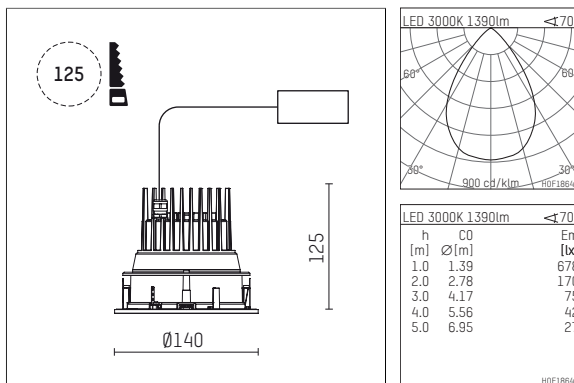

## 109 707 03 910 R | white

complx.100 | IP65  
ceiling recessed luminaire  
LED | 21 W 3000 K

- ceiling recessed luminaire complx.100 IP65
- with a rim projecting over the ceiling
- for installation into suspended ceilings
- with LED 1800 lm
- colour temperature: 3000 K
- colour rendering index: CRI >90
- L90 / B10 (50.000h)
- SDCM < 2
- net luminous flux: 1390 lm
- total load: 21 W
- luminous efficacy: 66,2 lm/W
- rotationsymmetrical light distribution, wide flood
- safety cable for reflector module
- darklight reflector of aluminium, mirror finish anodised
- cut of angle: 30 °
- UGR: 20
- with external LED power unit, electronic, 220-240 V, 50/60 Hz
- Dimming with external dimmers possible (trailing-edge and leading-edge)
- dimmable
- power supply: supply cord 2x0,75 mm<sup>2</sup>, length: 200 mm
- housing of die cast aluminium
- safety glass, clear
- recessing ring of die cast aluminium
- height: 115 mm
- diameter: 145 mm, recessing diameter: 125 mm
- recessing depth: 125 mm, ceiling thickness: 2-25mm
- weight: 0,8 kg
- protection rating: IP65 (control gear IP20)
- protection class I
- 5 years Hoffmeister warranty
- Made in Germany
- impact resistance class: IK08
- certificates: manufactured according to DIN VDE 0711 / EN 60598, CE
- colour: white (RAL9016)
- 109 707 03 910 R

- Overview of accessories on the following page / s

109 707 03 910 R  
**accessory****Optional accessories**

description accessory general	dimensions in mm	item number	pic.-No.
IP65 box for LED-Power unit Without power unit (included with DL100 downlight) The recessing depth of the downlight increases(please refer to the mounting instruction for correct values)		119 000 00 721	01
housing for concrete cast for recessed downlights complx.100 IP65	ØxH: 422 x 160	108 606 10 000	02