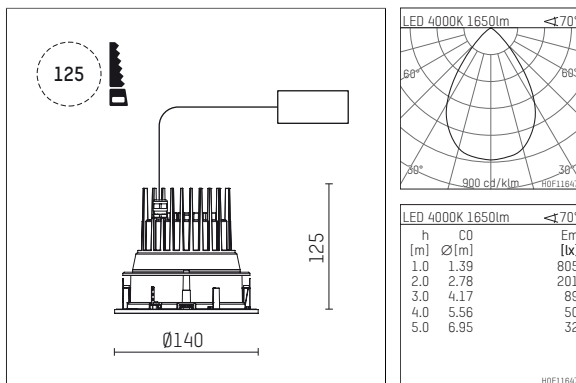

## 109 707 04 910 RD | white

complx.100 | IP65  
ceiling recessed luminaire  
LED | 21 W 4000 K

- ceiling recessed luminaire complx.100 IP65
- with a rim projecting over the ceiling
- for installation into suspended ceilings
- with LED 2350 lm
- colour temperature: 4000 K
- colour rendering index: CRI >80
- L90 / B10 (50.000h)
- SDCM < 2
- net luminous flux: 1650 lm
- total load: 21 W
- luminous efficacy: 78,6 lm/W
- rotationsymmetrical light distribution, wide flood
- safety cable for reflector module
- darklight reflector of aluminium, mirror finish anodised
- cut of angle: 30 °
- UGR: 21
- with external LED power unit, electronic (DALI), 220-240 V, 0/50/60 Hz
- dimmable
- dimming range: 100-1 %
- power supply: supply cord 2x0,75 mm<sup>2</sup>, length: 200 mm
- housing of die cast aluminium
- safety glass, clear
- recessing ring of die cast aluminium
- height: 115 mm
- diameter: 145 mm, recessing diameter: 125 mm
- recessing depth: 125 mm, ceiling thickness: 2-25mm
- weight: 0,8 kg
- protection rating: IP65 (control gear IP20)
- protection class I
- 5 years Hoffmeister warranty
- Made in Germany
- impact resistance class: IK08
- certificates: manufactured according to DIN VDE 0711 / EN 60598, CE
- colour: white (RAL9016)
- 109 707 04 910 RD

- Overview of accessories on the following page / s

109 707 04 910 RD  
**accessory****Optional accessories**

description accessory general	dimensions in mm	item number	pic.-No.
IP65 box for LED-Power unit Without power unit (included with DL100 downlight) The recessing depth of the downlight increases(please refer to the mounting instruction for correct values)		119 000 00 721	01
housing for concrete cast for recessed downlights complx.100 IP65	ØxH: 422 x 160	108 606 10 000	02