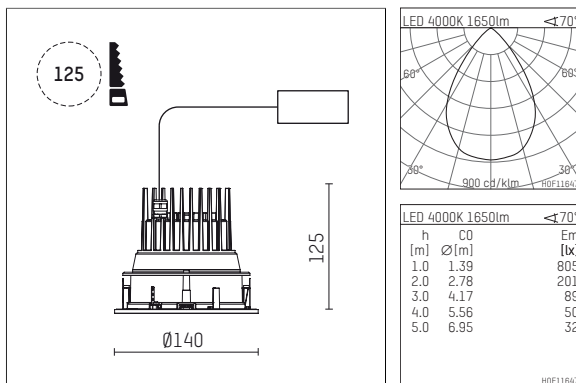

## 109 707 04 910 R | white

complx.100 | IP65  
ceiling recessed luminaire  
LED | 21 W 4000 K

- ceiling recessed luminaire complx.100 IP65
- with a rim projecting over the ceiling
- for installation into suspended ceilings
- with LED 2350 lm
- colour temperature: 4000 K
- colour rendering index: CRI >80
- L90 / B10 (50.000h)
- SDCM < 2
- net luminous flux: 1650 lm
- total load: 21 W
- luminous efficacy: 78,6 lm/W
- rotationsymmetrical light distribution, wide flood
- safety cable for reflector module
- darklight reflector of aluminium, mirror finish anodised
- cut of angle: 30 °
- UGR: 21
- with external LED power unit, electronic, 220-240 V, 50/60 Hz
- Dimming with external dimmers possible (trailing-edge and leading-edge)
- dimmable
- power supply: supply cord 2x0,75 mm<sup>2</sup>, length: 200 mm
- housing of die cast aluminium
- safety glass, clear
- recessing ring of die cast aluminium
- height: 115 mm
- diameter: 145 mm, recessing diameter: 125 mm
- recessing depth: 125 mm, ceiling thickness: 2-25mm
- weight: 0,8 kg
- protection rating: IP65 (control gear IP20)
- protection class I
- 5 years Hoffmeister warranty
- Made in Germany
- impact resistance class: IK08
- certificates: manufactured according to DIN VDE 0711 / EN 60598, CE
- colour: white (RAL9016)
- 109 707 04 910 R

- Overview of accessories on the following page / s

109 707 04 910 R  
**accessory****Optional accessories**

description accessory general	dimensions in mm	item number	pic.-No.
IP65 box for LED-Power unit Without power unit (included with DL100 downlight) The recessing depth of the downlight increases(please refer to the mounting instruction for correct values)		119 000 00 721	01
housing for concrete cast for recessed downlights complx.100 IP65	ØxH: 422 x 160	108 606 10 000	02