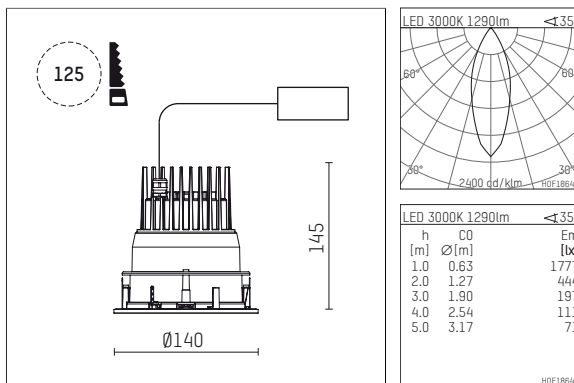

## 109 708 03 910 RD | white

complx.100 | IP65  
ceiling recessed luminaire  
LED | 21 W 3000 K

- ceiling recessed luminaire complx.100 IP65
- with a rim projecting over the ceiling
- for installation into suspended ceilings
- with LED 1800 lm
- colour temperature: 3000 K
- colour rendering index: CRI >90
- L90 / B10 (50.000h)
- SDCM < 2
- net luminous flux: 1290 lm
- total load: 21 W
- luminous efficacy: 61,4 lm/W
- rotationsymmetrical light distribution, medium
- safety cable for reflector module
- darklight reflector of aluminium, mirror finish anodised
- cut of angle: 40 °
- UGR: 14
- with external LED power unit, electronic (DALI), 220-240 V, 0/50/60 Hz
- dimmable
- dimming range: 100-1 %
- power supply: supply cord 2x0,75 mm<sup>2</sup>, length: 200 mm
- housing of die cast aluminium
- safety glass, clear
- recessing ring of die cast aluminium
- height: 135 mm
- diameter: 145 mm, recessing diameter: 125 mm
- recessing depth: 145 mm, ceiling thickness: 2-25mm
- weight: 0,82 kg
- protection rating: IP65 (control gear IP20)
- protection class I
- 5 years Hoffmeister warranty
- Made in Germany
- impact resistance class: IK08
- certificates: manufactured according to DIN VDE 0711 / EN 60598, CE
- colour: white (RAL9016)
- 109 708 03 910 RD

- Overview of accessories on the following page / s

109 708 03 910 RD  
**accessory****Optional accessories**

description accessory general	dimensions in mm	item number	pic.-No.
IP65 box for LED-Power unit Without power unit (included with DL100 downlight) The recessing depth of the downlight increases(please refer to the mounting instruction for correct values)		119 000 00 721	01
housing for concrete cast for recessed downlights complx.100 IP65	ØxH: 422 x 160	108 606 10 000	02