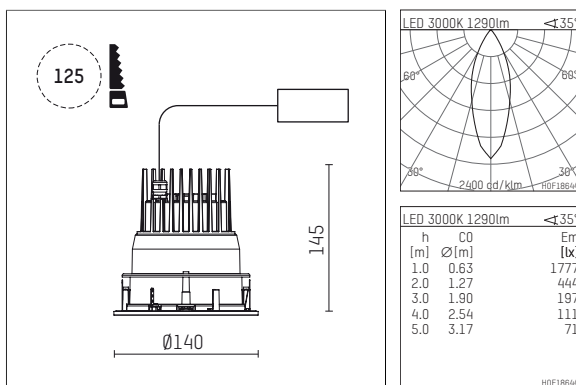

109 708 03 910 R | white

complx.100 | IP65
ceiling recessed luminaire
LED | 21 W 3000 K

- ceiling recessed luminaire complx.100 IP65
- with a rim projecting over the ceiling
- for installation into suspended ceilings
- with LED 1800 lm
- colour temperature: 3000 K
- colour rendering index: CRI >90
- L90 / B10 (50.000h)
- SDCM < 2
- net luminous flux: 1290 lm
- total load: 21 W
- luminous efficacy: 61,4 lm/W
- rotationsymmetrical light distribution, medium
- safety cable for reflector module
- darklight reflector of aluminium, mirror finish anodised
- cut of angle: 40 °
- UGR: 14
- with external LED power unit, electronic, 220-240 V, 50/60 Hz
- Dimming with external dimmers possible (trailing-edge and leading-edge)
- dimmable
- power supply: supply cord 2x0,75 mm², length: 200 mm
- housing of die cast aluminium
- safety glass, clear
- recessing ring of die cast aluminium
- height: 135 mm
- diameter: 145 mm, recessing diameter: 125 mm
- recessing depth: 145 mm, ceiling thickness: 2-25mm
- weight: 0,82 kg
- protection rating: IP65 (control gear IP20)
- protection class I
- 5 years Hoffmeister warranty
- Made in Germany
- impact resistance class: IK08
- certificates: manufactured according to DIN VDE 0711 / EN 60598, CE
- colour: white (RAL9016)
- 109 708 03 910 R

- Overview of accessories on the following page / s

109 708 03 910 R
accessory**Optional accessories**

description accessory general	dimensions in mm	item number	pic.-No.
IP65 box for LED-Power unit Without power unit (included with DL100 downlight) The recessing depth of the downlight increases(please refer to the mounting instruction for correct values)		119 000 00 721	01
housing for concrete cast for recessed downlights complx.100 IP65	ØxH: 422 x 160	108 606 10 000	02