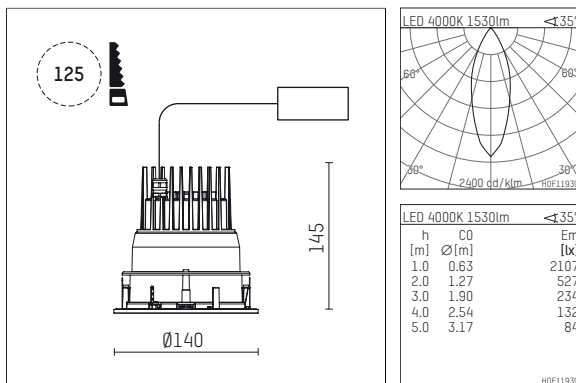

## 109 708 04 910 RD | white

complx.100 | IP65  
ceiling recessed luminaire  
LED | 21 W 4000 K

- ceiling recessed luminaire complx.100 IP65
- with a rim projecting over the ceiling
- for installation into suspended ceilings
- with LED 2350 lm
- colour temperature: 4000 K
- colour rendering index: CRI >80
- L90 / B10 (50.000h)
- SDCM < 2
- net luminous flux: 1530 lm
- total load: 21 W
- luminous efficacy: 72,9 lm/W
- rotationsymmetrical light distribution, medium
- safety cable for reflector module
- darklight reflector of aluminium, mirror finish anodised
- cut of angle: 40 °
- UGR: 15
- with external LED power unit, electronic (DALI), 220-240 V, 0/50/60 Hz
- dimmable
- dimming range: 100-1 %
- power supply: supply cord 2x0,75 mm<sup>2</sup>, length: 200 mm
- housing of die cast aluminium
- safety glass, clear
- recessing ring of die cast aluminium
- height: 135 mm
- diameter: 145 mm, recessing diameter: 125 mm
- recessing depth: 145 mm, ceiling thickness: 2-25mm
- weight: 0,82 kg
- protection rating: IP65 (control gear IP20)
- protection class I
- 5 years Hoffmeister warranty
- Made in Germany
- impact resistance class: IK08
- certificates: manufactured according to DIN VDE 0711 / EN 60598, CE
- colour: white (RAL9016)
- 109 708 04 910 RD

- Overview of accessories on the following page / s

109 708 04 910 RD  
**accessory****Optional accessories**

description accessory general	dimensions in mm	item number	pic.-No.
IP65 box for LED-Power unit Without power unit (included with DL100 downlight) The recessing depth of the downlight increases(please refer to the mounting instruction for correct values)		119 000 00 721	01
housing for concrete cast for recessed downlights complx.100 IP65	ØxH: 422 x 160	108 606 10 000	02