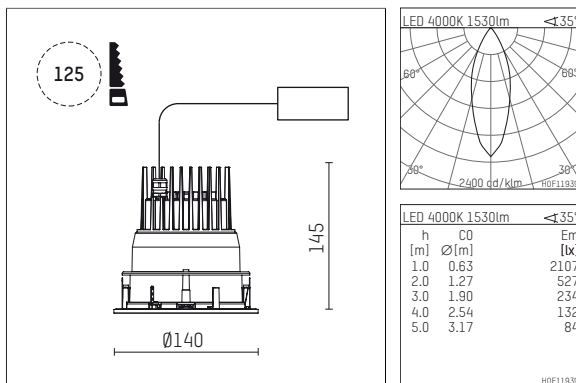

109 708 04 910 R | white

complx.100 | IP65
ceiling recessed luminaire
LED | 21 W 4000 K

- ceiling recessed luminaire complx.100 IP65
- with a rim projecting over the ceiling
- for installation into suspended ceilings
- with LED 2350 lm
- colour temperature: 4000 K
- colour rendering index: CRI >80
- L90 / B10 (50.000h)
- SDCM < 2
- net luminous flux: 1530 lm
- total load: 21 W
- luminous efficacy: 72,9 lm/W
- rotationsymmetrical light distribution, medium
- safety cable for reflector module
- darklight reflector of aluminium, mirror finish anodised
- cut of angle: 40 °
- UGR: 15
- with external LED power unit, electronic, 220-240 V, 50/60 Hz
- Dimming with external dimmers possible (trailing-edge and leading-edge)
- dimmable
- power supply: supply cord 2x0,75 mm², length: 200 mm
- housing of die cast aluminium
- safety glass, clear
- recessing ring of die cast aluminium
- height: 135 mm
- diameter: 145 mm, recessing diameter: 125 mm
- recessing depth: 145 mm, ceiling thickness: 2-25mm
- weight: 0,82 kg
- protection rating: IP65 (control gear IP20)
- protection class I
- 5 years Hoffmeister warranty
- Made in Germany
- impact resistance class: IK08
- certificates: manufactured according to DIN VDE 0711 / EN 60598, CE
- colour: white (RAL9016)
- 109 708 04 910 R

- Overview of accessories on the following page / s

109 708 04 910 R
accessory**Optional accessories**

description accessory general	dimensions in mm	item number	pic.-No.
IP65 box for LED-Power unit Without power unit (included with DL100 downlight) The recessing depth of the downlight increases(please refer to the mounting instruction for correct values)		119 000 00 721	01
housing for concrete cast for recessed downlights complx.100 IP65	ØxH: 422 x 160	108 606 10 000	02