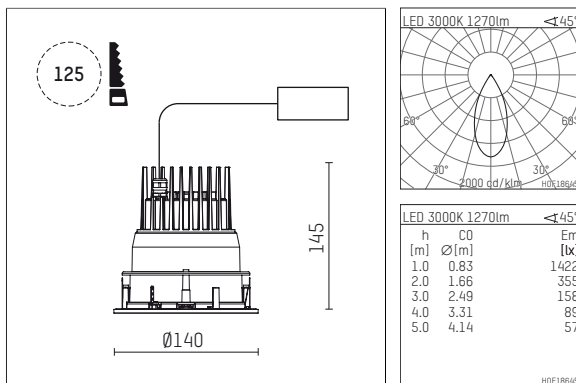

## 109 709 03 910 RD | white

complx.100 | IP65  
ceiling recessed luminaire  
LED | 21 W 3000 K

- ceiling recessed luminaire complx.100 IP65
- with a rim projecting over the ceiling
- for installation into suspended ceilings
- with LED 1800 lm
- colour temperature: 3000 K
- colour rendering index: CRI >90
- L90 / B10 (50.000h)
- SDCM < 2
- net luminous flux: 1270 lm
- total load: 21 W
- luminous efficacy: 60,5 lm/W
- rotationsymmetrical light distribution, flood
- safety cable for reflector module
- darklight reflector of aluminium, mirror finish anodised
- cut of angle: 40 °
- UGR: 14
- with external LED power unit, electronic (DALI), 220-240 V, 0/50/60 Hz
- dimmable
- dimming range: 100-1 %
- power supply: supply cord 2x0,75 mm<sup>2</sup>, length: 200 mm
- housing of die cast aluminium
- safety glass, clear
- recessing ring of die cast aluminium
- height: 135 mm
- diameter: 145 mm, recessing diameter: 125 mm
- recessing depth: 145 mm, ceiling thickness: 2-25mm
- weight: 0,82 kg
- protection rating: IP65 (control gear IP20)
- protection class I
- 5 years Hoffmeister warranty
- Made in Germany
- impact resistance class: IK08
- certificates: manufactured according to DIN VDE 0711 / EN 60598, CE
- colour: white (RAL9016)
- 109 709 03 910 RD

- Overview of accessories on the following page / s

109 709 03 910 RD  
**accessory****Optional accessories**

description accessory general	dimensions in mm	item number	pic.-No.
IP65 box for LED-Power unit Without power unit (included with DL100 downlight) The recessing depth of the downlight increases(please refer to the mounting instruction for correct values)		119 000 00 721	01
housing for concrete cast for recessed downlights complx.100 IP65	ØxH: 422 x 160	108 606 10 000	02