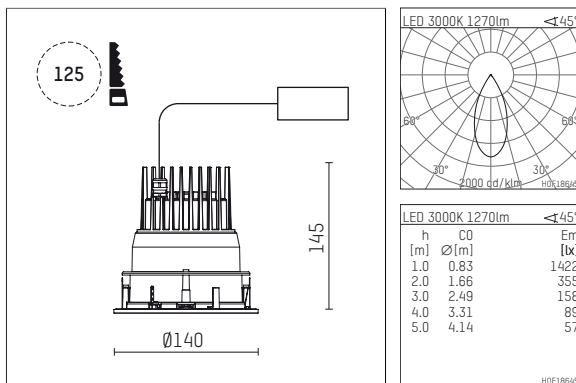

## 109 709 03 910 R | white

complx.100 | IP65  
ceiling recessed luminaire  
LED | 21 W 3000 K

- ceiling recessed luminaire complx.100 IP65
- with a rim projecting over the ceiling
- for installation into suspended ceilings
- with LED 1800 lm
- colour temperature: 3000 K
- colour rendering index: CRI >90
- L90 / B10 (50.000h)
- SDCM < 2
- net luminous flux: 1270 lm
- total load: 21 W
- luminous efficacy: 60,5 lm/W
- rotationsymmetrical light distribution, flood
- safety cable for reflector module
- darklight reflector of aluminium, mirror finish anodised
- cut of angle: 40 °
- UGR: 14
- with external LED power unit, electronic, 220-240 V, 50/60 Hz
- Dimming with external dimmers possible (trailing-edge and leading-edge)
- dimmable
- power supply: supply cord 2x0,75 mm<sup>2</sup>, length: 200 mm
- housing of die cast aluminium
- safety glass, clear
- recessing ring of die cast aluminium
- height: 135 mm
- diameter: 145 mm, recessing diameter: 125 mm
- recessing depth: 145 mm, ceiling thickness: 2-25mm
- weight: 0,82 kg
- protection rating: IP65 (control gear IP20)
- protection class I
- 5 years Hoffmeister warranty
- Made in Germany
- impact resistance class: IK08
- certificates: manufactured according to DIN VDE 0711 / EN 60598, CE
- colour: white (RAL9016)
- 109 709 03 910 R

- Overview of accessories on the following page / s

109 709 03 910 R  
**accessory****Optional accessories**

description accessory general	dimensions in mm	item number	pic.-No.
IP65 box for LED-Power unit Without power unit (included with DL100 downlight) The recessing depth of the downlight increases(please refer to the mounting instruction for correct values)		119 000 00 721	01
housing for concrete cast for recessed downlights complx.100 IP65	ØxH: 422 x 160	108 606 10 000	02