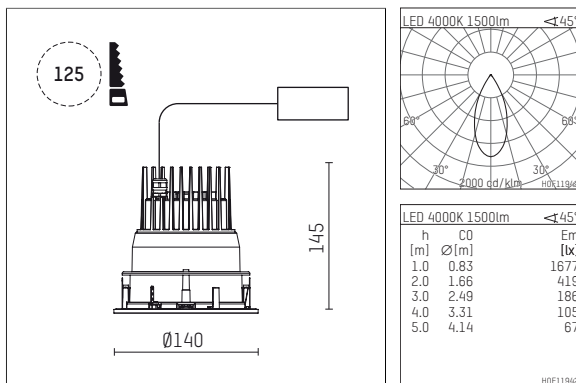

## 109 709 04 910 R | white

complx.100 | IP65  
ceiling recessed luminaire  
LED | 21 W 4000 K

- ceiling recessed luminaire complx.100 IP65
- with a rim projecting over the ceiling
- for installation into suspended ceilings
- with LED 2350 lm
- colour temperature: 4000 K
- colour rendering index: CRI >80
- L90 / B10 (50.000h)
- SDCM < 2
- net luminous flux: 1500 lm
- total load: 21 W
- luminous efficacy: 71,4 lm/W
- rotationsymmetrical light distribution, flood
- safety cable for reflector module
- darklight reflector of aluminium, mirror finish anodised
- cut of angle: 40 °
- UGR: 14
- with external LED power unit, electronic, 220-240 V, 50/60 Hz
- Dimming with external dimmers possible (trailing-edge and leading-edge)
- dimmable
- power supply: supply cord 2x0,75 mm<sup>2</sup>, length: 200 mm
- housing of die cast aluminium
- safety glass, clear
- recessing ring of die cast aluminium
- height: 135 mm
- diameter: 145 mm, recessing diameter: 125 mm
- recessing depth: 145 mm, ceiling thickness: 2-25mm
- weight: 0,82 kg
- protection rating: IP65 (control gear IP20)
- protection class I
- 5 years Hoffmeister warranty
- Made in Germany
- impact resistance class: IK08
- certificates: manufactured according to DIN VDE 0711 / EN 60598, CE
- colour: white (RAL9016)
- 109 709 04 910 R

- Overview of accessories on the following page / s

109 709 04 910 R  
**accessory****Optional accessories**

description accessory general	dimensions in mm	item number	pic.-No.
IP65 box for LED-Power unit Without power unit (included with DL100 downlight) The recessing depth of the downlight increases(please refer to the mounting instruction for correct values)		119 000 00 721	01
housing for concrete cast for recessed downlights complx.100 IP65	ØxH: 422 x 160	108 606 10 000	02