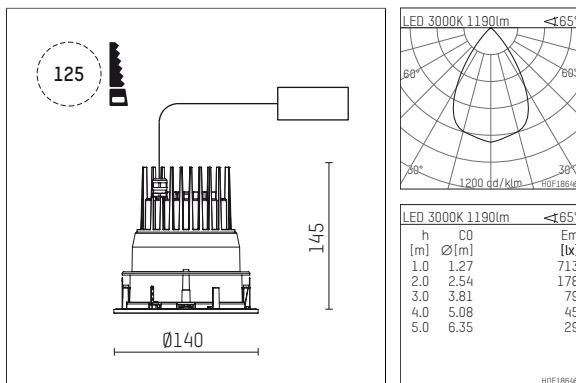

109 710 03 910 RD | white

complx.100 | IP65
ceiling recessed luminaire
LED | 21 W 3000 K

- ceiling recessed luminaire complx.100 IP65
- with a rim projecting over the ceiling
- for installation into suspended ceilings
- with LED 1800 lm
- colour temperature: 3000 K
- colour rendering index: CRI >90
- L90 / B10 (50.000h)
- SDCM < 2
- net luminous flux: 1190 lm
- total load: 21 W
- luminous efficacy: 56,7 lm/W
- rotationsymmetrical light distribution, wide flood
- safety cable for reflector module
- darklight reflector of aluminium, mirror finish anodised
- cut of angle: 40 °
- UGR: 18
- with external LED power unit, electronic (DALI), 220-240 V, 0/50/60 Hz
- dimmable
- dimming range: 100-1 %
- power supply: supply cord 2x0,75 mm², length: 200 mm
- housing of die cast aluminium
- safety glass, clear
- recessing ring of die cast aluminium
- height: 135 mm
- diameter: 145 mm, recessing diameter: 125 mm
- recessing depth: 145 mm, ceiling thickness: 2-25mm
- weight: 0,82 kg
- protection rating: IP65 (control gear IP20)
- protection class I
- 5 years Hoffmeister warranty
- Made in Germany
- impact resistance class: IK08
- certificates: manufactured according to DIN VDE 0711 / EN 60598, CE
- colour: white (RAL9016)
- 109 710 03 910 RD

- Overview of accessories on the following page / s

109 710 03 910 RD
accessory**Optional accessories**

description accessory general	dimensions in mm	item number	pic.-No.
IP65 box for LED-Power unit Without power unit (included with DL100 downlight) The recessing depth of the downlight increases(please refer to the mounting instruction for correct values)		119 000 00 721	01
housing for concrete cast for recessed downlights complx.100 IP65	ØxH: 422 x 160	108 606 10 000	02