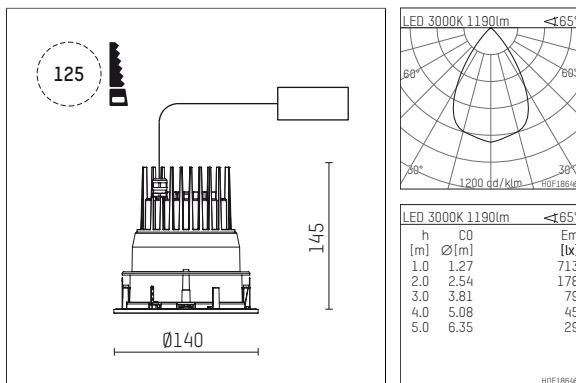

## 109 710 03 910 R | white

complx.100 | IP65  
ceiling recessed luminaire  
LED | 21 W 3000 K

- ceiling recessed luminaire complx.100 IP65
- with a rim projecting over the ceiling
- for installation into suspended ceilings
- with LED 1800 lm
- colour temperature: 3000 K
- colour rendering index: CRI >90
- L90 / B10 (50.000h)
- SDCM < 2
- net luminous flux: 1190 lm
- total load: 21 W
- luminous efficacy: 56,7 lm/W
- rotationsymmetrical light distribution, wide flood
- safety cable for reflector module
- darklight reflector of aluminium, mirror finish anodised
- cut of angle: 40 °
- UGR: 18
- with external LED power unit, electronic, 220-240 V, 50/60 Hz
- Dimming with external dimmers possible (trailing-edge and leading-edge)
- dimmable
- power supply: supply cord 2x0,75 mm<sup>2</sup>, length: 200 mm
- housing of die cast aluminium
- safety glass, clear
- recessing ring of die cast aluminium
- height: 135 mm
- diameter: 145 mm, recessing diameter: 125 mm
- recessing depth: 145 mm, ceiling thickness: 2-25mm
- weight: 0,82 kg
- protection rating: IP65 (control gear IP20)
- protection class I
- 5 years Hoffmeister warranty
- Made in Germany
- impact resistance class: IK08
- certificates: manufactured according to DIN VDE 0711 / EN 60598, CE
- colour: white (RAL9016)
- 109 710 03 910 R

- Overview of accessories on the following page / s

109 710 03 910 R  
**accessory****Optional accessories**

description accessory general	dimensions in mm	item number	pic.-No.
IP65 box for LED-Power unit Without power unit (included with DL100 downlight) The recessing depth of the downlight increases(please refer to the mounting instruction for correct values)		119 000 00 721	01
housing for concrete cast for recessed downlights complx.100 IP65	ØxH: 422 x 160	108 606 10 000	02