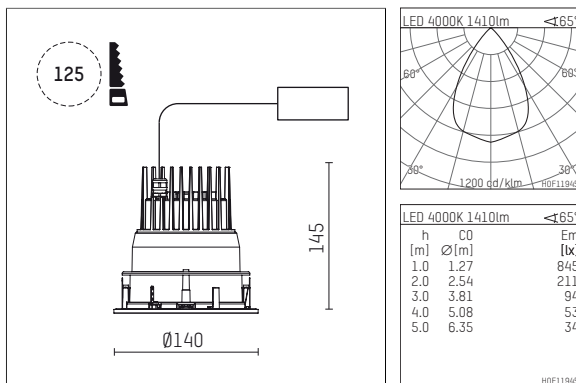

109 710 04 910 RD | white

complx.100 | IP65
ceiling recessed luminaire
LED | 21 W 4000 K

- ceiling recessed luminaire complx.100 IP65
- with a rim projecting over the ceiling
- for installation into suspended ceilings
- with LED 2350 lm
- colour temperature: 4000 K
- colour rendering index: CRI >80
- L90 / B10 (50.000h)
- SDCM < 2
- net luminous flux: 1410 lm
- total load: 21 W
- luminous efficacy: 67,1 lm/W
- rotationsymmetrical light distribution, wide flood
- safety cable for reflector module
- darklight reflector of aluminium, mirror finish anodised
- cut of angle: 40 °
- UGR: 19
- with external LED power unit, electronic (DALI), 220-240 V, 0/50/60 Hz
- dimmable
- dimming range: 100-1 %
- power supply: supply cord 2x0,75 mm², length: 200 mm
- housing of die cast aluminium
- safety glass, clear
- recessing ring of die cast aluminium
- height: 135 mm
- diameter: 145 mm, recessing diameter: 125 mm
- recessing depth: 145 mm, ceiling thickness: 2-25mm
- weight: 0,82 kg
- protection rating: IP65 (control gear IP20)
- protection class I
- 5 years Hoffmeister warranty
- Made in Germany
- impact resistance class: IK08
- certificates: manufactured according to DIN VDE 0711 / EN 60598, CE
- colour: white (RAL9016)
- 109 710 04 910 RD

- Overview of accessories on the following page / s

109 710 04 910 RD
accessory**Optional accessories**

description accessory general	dimensions in mm	item number	pic.-No.
IP65 box for LED-Power unit Without power unit (included with DL100 downlight) The recessing depth of the downlight increases(please refer to the mounting instruction for correct values)		119 000 00 721	01
housing for concrete cast for recessed downlights complx.100 IP65	ØxH: 422 x 160	108 606 10 000	02