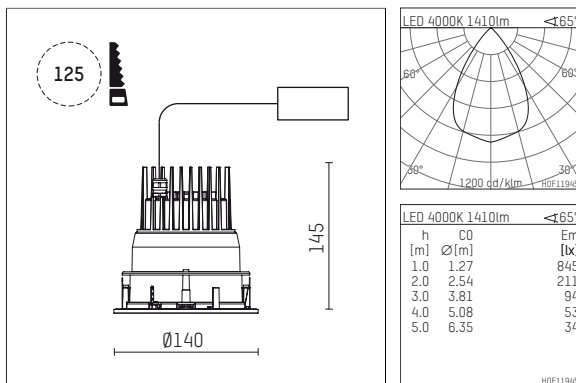

## 109 710 04 910 R | white

complx.100 | IP65  
ceiling recessed luminaire  
LED | 21 W 4000 K

- ceiling recessed luminaire complx.100 IP65
- with a rim projecting over the ceiling
- for installation into suspended ceilings
- with LED 2350 lm
- colour temperature: 4000 K
- colour rendering index: CRI >80
- L90 / B10 (50.000h)
- SDCM < 2
- net luminous flux: 1410 lm
- total load: 21 W
- luminous efficacy: 67,1 lm/W
- rotationsymmetrical light distribution, wide flood
- safety cable for reflector module
- darklight reflector of aluminium, mirror finish anodised
- cut of angle: 40 °
- UGR: 19
- with external LED power unit, electronic, 220-240 V, 50/60 Hz
- Dimming with external dimmers possible (trailing-edge and leading-edge)
- dimmable
- power supply: supply cord 2x0,75 mm<sup>2</sup>, length: 200 mm
- housing of die cast aluminium
- safety glass, clear
- recessing ring of die cast aluminium
- height: 135 mm
- diameter: 145 mm, recessing diameter: 125 mm
- recessing depth: 145 mm, ceiling thickness: 2-25mm
- weight: 0,82 kg
- protection rating: IP65 (control gear IP20)
- protection class I
- 5 years Hoffmeister warranty
- Made in Germany
- impact resistance class: IK08
- certificates: manufactured according to DIN VDE 0711 / EN 60598, CE
- colour: white (RAL9016)
- 109 710 04 910 R

- Overview of accessories on the following page / s

109 710 04 910 R  
**accessory****Optional accessories**

description accessory general	dimensions in mm	item number	pic.-No.
IP65 box for LED-Power unit Without power unit (included with DL100 downlight) The recessing depth of the downlight increases(please refer to the mounting instruction for correct values)		119 000 00 721	01
housing for concrete cast for recessed downlights complx.100 IP65	ØxH: 422 x 160	108 606 10 000	02