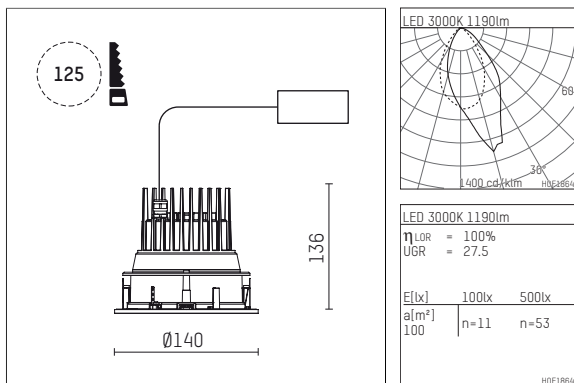

109 711 03 910 RD | white

complx.100 | IP65
lens wall floodlight
LED | 21 W 3000 K

- lens wall floodlight complx.100 IP65
- with integrated lens system for homogenous wall illumination
- with a rim projecting over the ceiling
- for installation into suspended ceilings
- with LED 1800 lm
- colour temperature: 3000 K
- colour rendering index: CRI >90
- L90 / B10 (50.000h)
- SDCM < 2
- net luminous flux: 1190 lm
- total load: 21 W
- luminous efficacy: 56,7 lm/W
- asymmetrical light distribution
- Sicherheitsfangseil für Reflektorbaugruppe
- darklight reflector of aluminium, mirror finish anodised
- cut of angle: 40 °
- UGR: 27
- with external LED power unit, electronic (DALI), 220-240 V, 0/50/60 Hz
- dimmable
- dimming range: 100-1 %
- power supply: supply cord 2x0,75 mm², length: 200 mm
- housing of die cast aluminium
- safety glass, clear
- recessing ring of die cast aluminium
- height: 126 mm
- diameter: 145 mm, recessing diameter: 125 mm
- recessing depth: 136 mm, ceiling thickness: 2-25mm
- weight: 0,95 kg
- protection rating: IP65 (Vorschaltgerät IP20)
- protection class I
- 5 years Hoffmeister warranty
- Made in Germany
- impact resistance class: IK08
- certificates: manufactured according to DIN VDE 0711 / EN 60598, CE
- colour: white (RAL9016)
- 109 711 03 910 RD

- Overview of accessories on the following page / s

109 711 03 910 RD
accessory**Optional accessories**

description accessory general	dimensions in mm	item number	pic.-No.
IP65 box for LED-Power unit Without power unit (included with DL100 downlight) The recessing depth of the downlight increases(please refer to the mounting instruction for correct values)		119 000 00 721	01