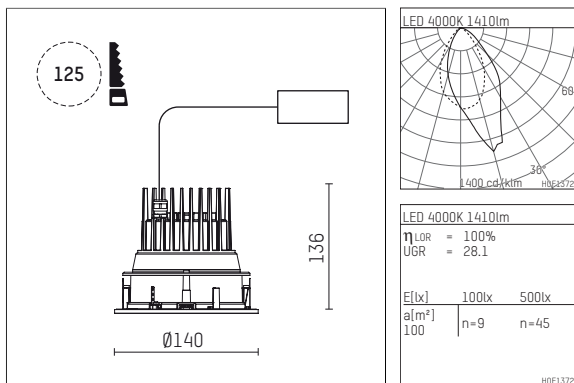

## 109 711 04 910 RD | white

complx.100 | IP65  
lens wall floodlight  
LED | 21 W 4000 K

- lens wall floodlight complx.100 IP65
- with integrated lens system for homogenous wall illumination
- with a rim projecting over the ceiling
- for installation into suspended ceilings
- with LED 2350 lm
- colour temperature: 4000 K
- colour rendering index: CRI >80
- L90 / B10 (50.000h)
- SDCM < 2
- net luminous flux: 1410 lm
- total load: 21 W
- luminous efficacy: 67,1 lm/W
- asymmetrical light distribution
- Sicherheitsfangseil für Reflektorbaugruppe
- darklight reflector of aluminium, mirror finish anodised
- cut of angle: 40 °
- UGR: 28
- with external LED power unit, electronic (DALI), 220-240 V, 0/50/60 Hz
- dimmable
- dimming range: 100-1 %
- power supply: supply cord 2x0,75 mm<sup>2</sup>, length: 200 mm
- housing of die cast aluminium
- safety glass, clear
- recessing ring of die cast aluminium
- height: 126 mm
- diameter: 145 mm, recessing diameter: 125 mm
- recessing depth: 136 mm, ceiling thickness: 2-25mm
- weight: 0,95 kg
- protection rating: IP65 (Vorschaltgerät IP20)
- protection class I
- 5 years Hoffmeister warranty
- Made in Germany
- impact resistance class: IK08
- certificates: manufactured according to DIN VDE 0711 / EN 60598, CE
- colour: white (RAL9016)
- 109 711 04 910 RD

- Overview of accessories on the following page / s

109 711 04 910 RD  
**accessory****Optional accessories**

description accessory general	dimensions in mm	item number	pic.-No.
IP65 box for LED-Power unit Without power unit (included with DL100 downlight) The recessing depth of the downlight increases(please refer to the mounting instruction for correct values)		119 000 00 721	01