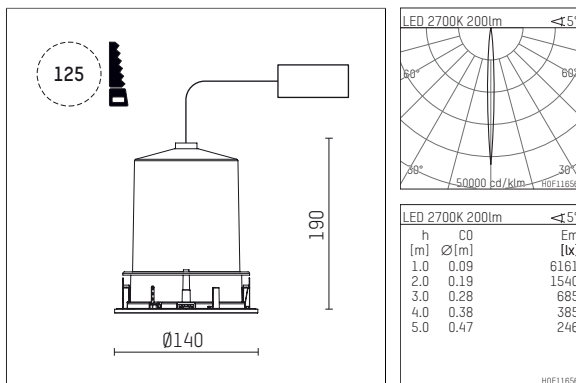

109 720 02 910 RD | white

complx.100 | IP65
directional spotlight
LED | 5 W 2700 K

- directional spotlight complx.100 IP65
- with a rim projecting over the ceiling
- for installation into suspended ceilings
- for LED 240 lm
- colour temperature: 2700 K
- colour rendering index: CRI >90
- L90 / B10 (50.000h)
- SDCM < 2
- net luminous flux: 200 lm
- total load: 5 W
- luminous efficacy: 40,0 lm/W
- rotationsymmetrical light distribution, narrow spot
- safety cable for reflector module
- reflector of aluminium, mirror finish anodised
- beam angle: 5 °
- with external LED power unit, electronic (DALI), 220-240 V, 0/50/60 Hz
- amplitude dimming
- dimming range: 100-0,1 %
- power supply: supply cord 2x0,75 mm², length: 200 mm
- housing of die cast aluminium
- safety glass, clear
- recessing ring of die cast aluminium
- height: 180 mm
- diameter: 145 mm, recessing diameter: 125 mm
- recessing depth: 190 mm, ceiling thickness: 2-25mm
- rotatable 360°, fixable setting, 0°-30° tiltable, fixable setting
- weight: 0,85 kg
- protection rating: IP65 (control gear IP20)
- protection class I
- 5 years Hoffmeister warranty
- Made in Germany
- impact resistance class: IK08
- certificates: manufactured according to DIN VDE 0711 / EN 60598, CE
- colour: white (RAL9016)
- 109 720 02 910 RD

- Overview of accessories on the following page / s

109 720 02 910 RD
accessory

Optional accessories

description accessory general	dimensions in mm	item number	pic.-No.
IP65 box for LED-Power unit Without power unit (included with DL100 downlight) The recessing depth of the downlight increases(please refer to the mounting instruction for correct values)		119 000 00 721	01