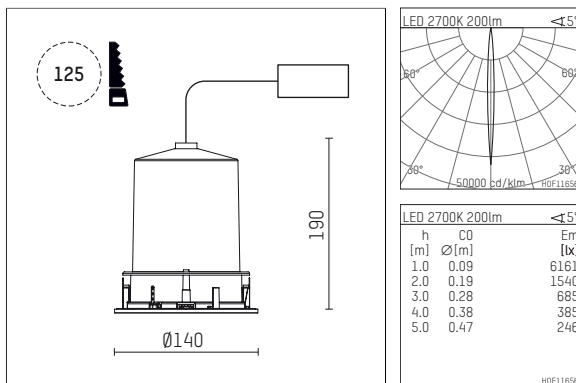

109 720 02 910 R | white

complx.100 | IP65
directional spotlight
LED | 5 W 2700 K

- directional spotlight complx.100 IP65
- with a rim projecting over the ceiling
- for installation into suspended ceilings
- for LED 240 lm
- colour temperature: 2700 K
- colour rendering index: CRI >90
- L90 / B10 (50.000h)
- SDCM < 2
- net luminous flux: 200 lm
- total load: 5 W
- luminous efficacy: 40,0 lm/W
- rotationsymmetrical light distribution, narrow spot
- safety cable for reflector module
- reflector of aluminium, mirror finish anodised
- beam angle: 5°
- with external LED power unit, electronic, 220-240 V, 50/60 Hz
- Dimming with external dimmers possible (trailing-edge and leading-edge)
- power supply: supply cord 2x0,75 mm², length: 200 mm
- housing of die cast aluminium
- safety glass, clear
- recessing ring of die cast aluminium
- height: 180 mm
- diameter: 145 mm, recessing diameter: 125 mm
- recessing depth: 190 mm, ceiling thickness: 2-25mm
- rotatable 360°, fixable setting, 0°-30° tiltable, fixable setting
- weight: 0,85 kg
- protection rating: IP65 (control gear IP20)
- protection class I
- 5 years Hoffmeister warranty
- Made in Germany
- impact resistance class: IK08
- certificates: manufactured according to DIN VDE 0711 / EN 60598, CE
- colour: white (RAL9016)
- 109 720 02 910 R

- Overview of accessories on the following page / s

109 720 02 910 R
accessory**Optional accessories**

description accessory general	dimensions in mm	item number	pic.-No.
IP65 box for LED-Power unit Without power unit (included with DL100 downlight) The recessing depth of the downlight increases(please refer to the mounting instruction for correct values)		119 000 00 721	01