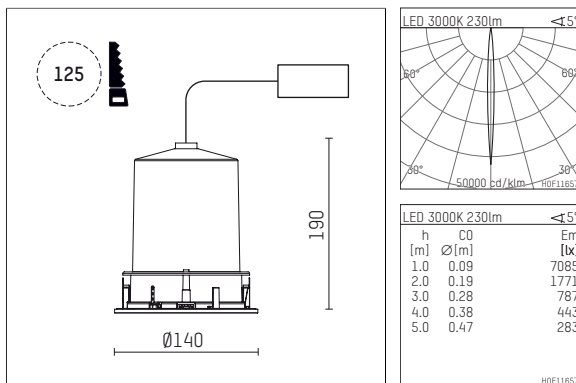

109 720 03 910 RD | white

complx.100 | IP65
directional spotlight
LED | 5 W 3000 K

- directional spotlight complx.100 IP65
- with a rim projecting over the ceiling
- for installation into suspended ceilings
- for LED 275 lm
- colour temperature: 3000 K
- colour rendering index: CRI >90
- L90 / B10 (50.000h)
- SDCM < 2
- net luminous flux: 230 lm
- total load: 5 W
- luminous efficacy: 46,0 lm/W
- rotationsymmetrical light distribution, narrow spot
- safety cable for reflector module
- reflector of aluminium, mirror finish anodised
- beam angle: 5 °
- with external LED power unit, electronic (DALI), 220-240 V, 0/50/60 Hz
- amplitude dimming
- dimming range: 100-0,1 %
- power supply: supply cord 2x0,75 mm², length: 200 mm
- housing of die cast aluminium
- safety glass, clear
- recessing ring of die cast aluminium
- height: 180 mm
- diameter: 145 mm, recessing diameter: 125 mm
- recessing depth: 190 mm, ceiling thickness: 2-25mm
- rotatable 360°, fixable setting, 0°-30° tiltable, fixable setting
- weight: 0,85 kg
- protection rating: IP65 (control gear IP20)
- protection class I
- 5 years Hoffmeister warranty
- Made in Germany
- impact resistance class: IK08
- certificates: manufactured according to DIN VDE 0711 / EN 60598, CE
- colour: white (RAL9016)
- 109 720 03 910 RD

- Overview of accessories on the following page / s

109 720 03 910 RD
accessory**Optional accessories**

description accessory general	dimensions in mm	item number	pic.-No.
IP65 box for LED-Power unit Without power unit (included with DL100 downlight) The recessing depth of the downlight increases(please refer to the mounting instruction for correct values)		119 000 00 721	01