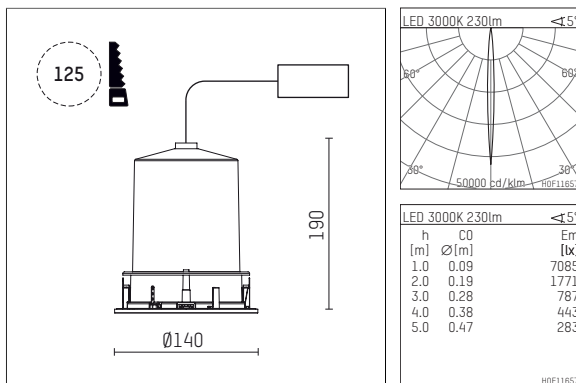

109 720 03 910 R | white

complx.100 | IP65
directional spotlight
LED | 5 W 3000 K

- directional spotlight complx.100 IP65
- with a rim projecting over the ceiling
- for installation into suspended ceilings
- for LED 275 lm
- colour temperature: 3000 K
- colour rendering index: CRI >90
- L90 / B10 (50.000h)
- SDCM < 2
- net luminous flux: 230 lm
- total load: 5 W
- luminous efficacy: 46,0 lm/W
- rotationsymmetrical light distribution, narrow spot
- safety cable for reflector module
- reflector of aluminium, mirror finish anodised
- beam angle: 5°
- with external LED power unit, electronic, 220-240 V, 50/60 Hz
- Dimming with external dimmers possible (trailing-edge and leading-edge)
- power supply: supply cord 2x0,75 mm², length: 200 mm
- housing of die cast aluminium
- safety glass, clear
- recessing ring of die cast aluminium
- height: 180 mm
- diameter: 145 mm, recessing diameter: 125 mm
- recessing depth: 190 mm, ceiling thickness: 2-25mm
- rotatable 360°, fixable setting, 0°-30° tiltable, fixable setting
- weight: 0,85 kg
- protection rating: IP65 (control gear IP20)
- protection class I
- 5 years Hoffmeister warranty
- Made in Germany
- impact resistance class: IK08
- certificates: manufactured according to DIN VDE 0711 / EN 60598, CE
- colour: white (RAL9016)
- 109 720 03 910 R

- Overview of accessories on the following page / s

109 720 03 910 R
accessory**Optional accessories**

description accessory general	dimensions in mm	item number	pic.-No.
IP65 box for LED-Power unit Without power unit (included with DL100 downlight) The recessing depth of the downlight increases(please refer to the mounting instruction for correct values)		119 000 00 721	01