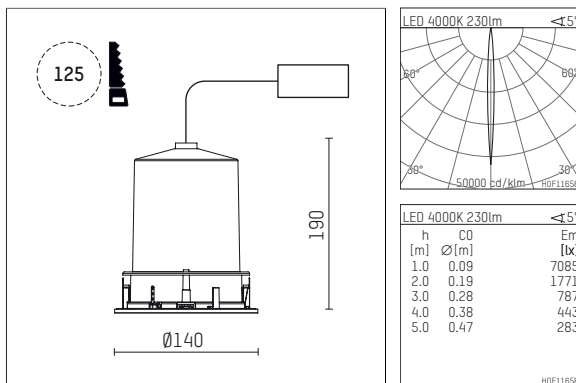

109 720 04 910 RD | white

complx.100 | IP65
directional spotlight
LED | 5 W 4000 K

- directional spotlight complx.100 IP65
- with a rim projecting over the ceiling
- for installation into suspended ceilings
- for LED 360 lm
- colour temperature: 4000 K
- colour rendering index: CRI >80
- L90 / B10 (50.000h)
- SDCM < 2
- net luminous flux: 230 lm
- total load: 5 W
- luminous efficacy: 46,0 lm/W
- rotationsymmetrical light distribution, narrow spot
- safety cable for reflector module
- reflector of aluminium, mirror finish anodised
- beam angle: 5 °
- with external LED power unit, electronic (DALI), 220-240 V, 0/50/60 Hz
- amplitude dimming
- dimming range: 100-0,1 %
- power supply: supply cord 2x0,75 mm², length: 200 mm
- housing of die cast aluminium
- safety glass, clear
- recessing ring of die cast aluminium
- height: 180 mm
- diameter: 145 mm, recessing diameter: 125 mm
- recessing depth: 190 mm, ceiling thickness: 2-25mm
- rotatable 360°, fixable setting, 0°-30° tiltable, fixable setting
- weight: 0,85 kg
- protection rating: IP65 (control gear IP20)
- protection class I
- 5 years Hoffmeister warranty
- Made in Germany
- impact resistance class: IK08
- certificates: manufactured according to DIN VDE 0711 / EN 60598, CE
- colour: white (RAL9016)
- 109 720 04 910 RD

- Overview of accessories on the following page / s

109 720 04 910 RD
accessory

Optional accessories

description accessory general	dimensions in mm	item number	pic.-No.
IP65 box for LED-Power unit Without power unit (included with DL100 downlight) The recessing depth of the downlight increases(please refer to the mounting instruction for correct values)		119 000 00 721	01