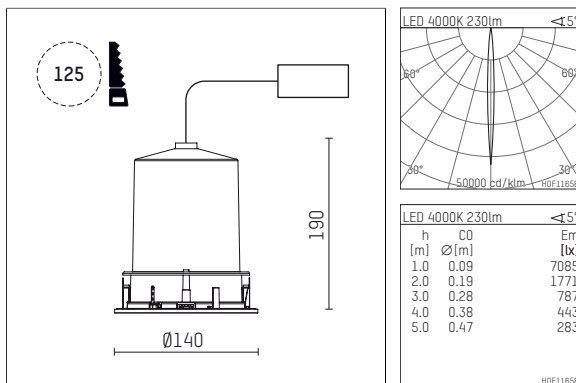

## 109 720 04 910 R | white

complx.100 | IP65  
directional spotlight  
LED | 5 W 4000 K

- directional spotlight complx.100 IP65
- with a rim projecting over the ceiling
- for installation into suspended ceilings
- for LED 360 lm
- colour temperature: 4000 K
- colour rendering index: CRI >80
- L90 / B10 (50.000h)
- SDCM < 2
- net luminous flux: 230 lm
- total load: 5 W
- luminous efficacy: 46,0 lm/W
- rotationsymmetrical light distribution, narrow spot
- safety cable for reflector module
- reflector of aluminium, mirror finish anodised
- beam angle:  $5^\circ$
- with external LED power unit, electronic, 220-240 V, 50/60 Hz
- Dimming with external dimmers possible (trailing-edge and leading-edge)
- power supply: supply cord 2x0,75 mm<sup>2</sup>, length: 200 mm
- housing of die cast aluminium
- safety glass, clear
- recessing ring of die cast aluminium
- height: 180 mm
- diameter: 145 mm, recessing diameter: 125 mm
- recessing depth: 190 mm, ceiling thickness: 2-25mm
- rotatable 360°, fixable setting, 0°-30° tiltable, fixable setting
- weight: 0,85 kg
- protection rating: IP65 (control gear IP20)
- protection class I
- 5 years Hoffmeister warranty
- Made in Germany
- impact resistance class: IK08
- certificates: manufactured according to DIN VDE 0711 / EN 60598, CE
- colour: white (RAL9016)
- 109 720 04 910 R

## Optional accessories

description accessory general	dimensions in mm	item number	pic.-No.
IP65 box for LED-Power unit Without power unit (included with DL100 downlight) The recessing depth of the downlight increases(please refer to the mounting instruction for correct values)		119 000 00 721	01