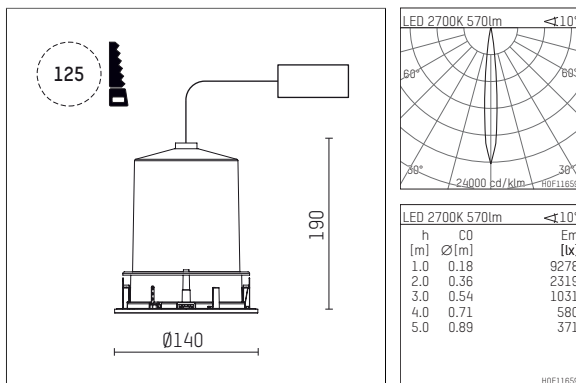

109 721 02 910 RD | white

complx.100 | IP65
directional spotlight
LED | 10 W 2700 K

- directional spotlight complx.100 IP65
- with a rim projecting over the ceiling
- for installation into suspended ceilings
- for LED 700 lm
- colour temperature: 2700 K
- colour rendering index: CRI >90
- L90 / B10 (50.000h)
- SDCM < 2
- net luminous flux: 570 lm
- total load: 10 W
- luminous efficacy: 57,0 lm/W
- rotationsymmetrical light distribution, spot
- safety cable for reflector module
- reflector of aluminium, mirror finish anodised
- beam angle: 10°
- with external LED power unit, electronic (DALI), 220-240 V, 0/50/60 Hz
- amplitude dimming
- dimming range: 100-1 %
- power supply: supply cord 2x0,75 mm², length: 200 mm
- housing of die cast aluminium
- safety glass, clear
- recessing ring of die cast aluminium
- height: 180 mm
- diameter: 145 mm, recessing diameter: 125 mm
- recessing depth: 190 mm, ceiling thickness: 2-25mm
- rotatable 360°, fixable setting, 0°-30° tiltable, fixable setting
- weight: 0,87 kg
- protection rating: IP65 (control gear IP20)
- protection class I
- 5 years Hoffmeister warranty
- Made in Germany
- impact resistance class: IK08
- certificates: manufactured according to DIN VDE 0711 / EN 60598, CE
- colour: white (RAL9016)
- 109 721 02 910 RD

- Overview of accessories on the following page / s

109 721 02 910 RD
accessory**Optional accessories**

description accessory general	dimensions in mm	item number	pic.-No.
IP65 box for LED-Power unit Without power unit (included with DL100 downlight) The recessing depth of the downlight increases(please refer to the mounting instruction for correct values)		119 000 00 721	01