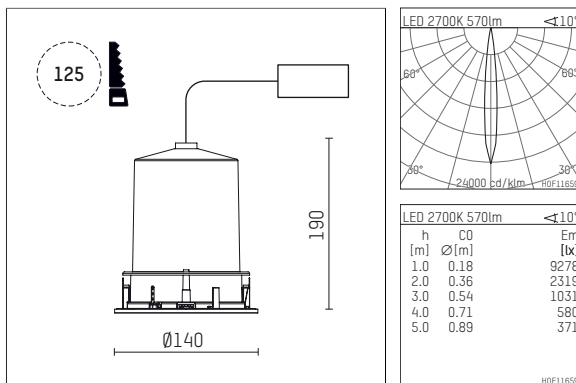

109 721 02 910 R | white

complx.100 | IP65
directional spotlight
LED | 10 W 2700 K

- directional spotlight complx.100 IP65
- with a rim projecting over the ceiling
- for installation into suspended ceilings
- for LED 700 lm
- colour temperature: 2700 K
- colour rendering index: CRI >90
- L90 / B10 (50.000h)
- SDCM < 2
- net luminous flux: 570 lm
- total load: 10 W
- luminous efficacy: 57,0 lm/W
- rotationsymmetrical light distribution, spot
- safety cable for reflector module
- reflector of aluminium, mirror finish anodised
- beam angle: 10°
- with external LED power unit, electronic, 220-240 V, 50/60 Hz
- Dimming with external dimmers possible (trailing-edge and leading-edge)
- dimmable
- power supply: supply cord 2x0,75 mm², length: 200 mm
- housing of die cast aluminium
- safety glass, clear
- recessing ring of die cast aluminium
- height: 180 mm
- diameter: 145 mm, recessing diameter: 125 mm
- recessing depth: 190 mm, ceiling thickness: 2-25mm
- rotatable 360°, fixable setting, 0°-30° tiltable, fixable setting
- weight: 0,87 kg
- protection rating: IP65 (control gear IP20)
- protection class I
- 5 years Hoffmeister warranty
- Made in Germany
- impact resistance class: IK08
- certificates: manufactured according to DIN VDE 0711 / EN 60598, CE
- colour: white (RAL9016)
- 109 721 02 910 R

- Overview of accessories on the following page / s

109 721 02 910 R
accessory

Optional accessories

description accessory general	dimensions in mm	item number	pic.-No.
IP65 box for LED-Power unit Without power unit (included with DL100 downlight) The recessing depth of the downlight increases(please refer to the mounting instruction for correct values)		119 000 00 721	01