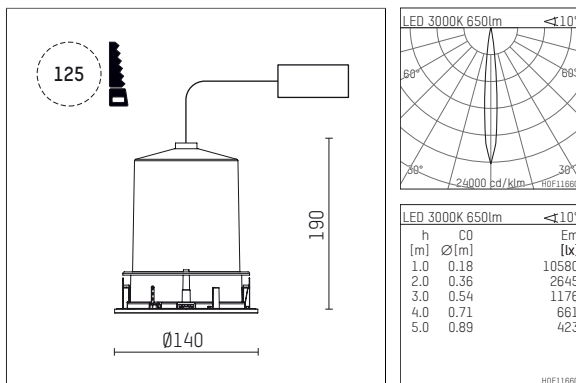

## 109 721 03 910 RD | white

complx.100 | IP65  
directional spotlight  
LED | 10 W 3000 K

- directional spotlight complx.100 IP65
- with a rim projecting over the ceiling
- for installation into suspended ceilings
- for LED 800 lm
- colour temperature: 3000 K
- colour rendering index: CRI >90
- L90 / B10 (50.000h)
- SDCM < 2
- net luminous flux: 650 lm
- total load: 10 W
- luminous efficacy: 65,0 lm/W
- rotationsymmetrical light distribution, spot
- safety cable for reflector module
- reflector of aluminium, mirror finish anodised
- beam angle:  $10^\circ$
- with external LED power unit, electronic (DALI), 220-240 V, 0/50/60 Hz
- amplitude dimming
- dimming range: 100-1 %
- power supply: supply cord 2x0,75 mm<sup>2</sup>, length: 200 mm
- housing of die cast aluminium
- safety glass, clear
- recessing ring of die cast aluminium
- height: 180 mm
- diameter: 145 mm, recessing diameter: 125 mm
- recessing depth: 190 mm, ceiling thickness: 2-25mm
- rotatable 360°, fixable setting, 0°-30° tiltable, fixable setting
- weight: 0,87 kg
- protection rating: IP65 (control gear IP20)
- protection class I
- 5 years Hoffmeister warranty
- Made in Germany
- impact resistance class: IK08
- certificates: manufactured according to DIN VDE 0711 / EN 60598, CE
- colour: white (RAL9016)
- 109 721 03 910 RD

- Overview of accessories on the following page / s

109 721 03 910 RD  
**accessory****Optional accessories**

description accessory general	dimensions in mm	item number	pic.-No.
IP65 box for LED-Power unit Without power unit (included with DL100 downlight) The recessing depth of the downlight increases(please refer to the mounting instruction for correct values)		119 000 00 721	01