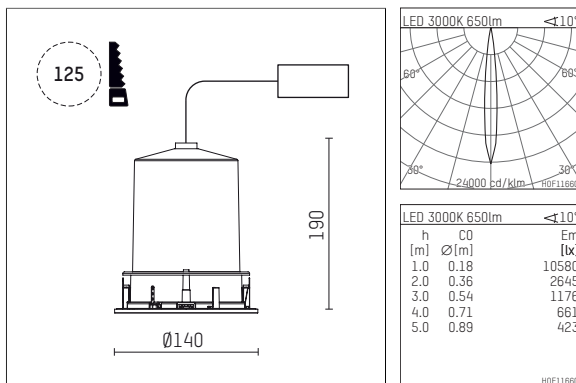

109 721 03 910 R | white

complx.100 | IP65
directional spotlight
LED | 10 W 3000 K

- directional spotlight complx.100 IP65
- with a rim projecting over the ceiling
- for installation into suspended ceilings
- for LED 800 lm
- colour temperature: 3000 K
- colour rendering index: CRI >90
- L90 / B10 (50.000h)
- SDCM < 2
- net luminous flux: 650 lm
- total load: 10 W
- luminous efficacy: 65,0 lm/W
- rotationsymmetrical light distribution, spot
- safety cable for reflector module
- reflector of aluminium, mirror finish anodised
- beam angle: 10°
- with external LED power unit, electronic, 220-240 V, 50/60 Hz
- Dimming with external dimmers possible (trailing-edge and leading-edge)
- dimmable
- power supply: supply cord 2x0,75 mm², length: 200 mm
- housing of die cast aluminium
- safety glass, clear
- recessing ring of die cast aluminium
- height: 180 mm
- diameter: 145 mm, recessing diameter: 125 mm
- recessing depth: 190 mm, ceiling thickness: 2-25mm
- rotatable 360°, fixable setting, 0°-30° tiltable, fixable setting
- weight: 0,87 kg
- protection rating: IP65 (control gear IP20)
- protection class I
- 5 years Hoffmeister warranty
- Made in Germany
- impact resistance class: IK08
- certificates: manufactured according to DIN VDE 0711 / EN 60598, CE
- colour: white (RAL9016)
- 109 721 03 910 R

- Overview of accessories on the following page / s

109 721 03 910 R
accessory**Optional accessories**

description accessory general	dimensions in mm	item number	pic.-No.
IP65 box for LED-Power unit Without power unit (included with DL100 downlight) The recessing depth of the downlight increases(please refer to the mounting instruction for correct values)		119 000 00 721	01