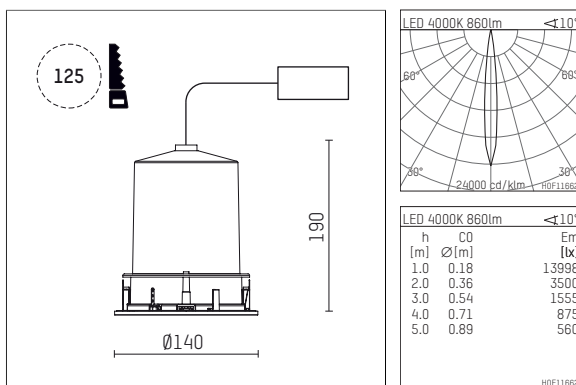

109 721 04 910 RD | white

complx.100 | IP65
directional spotlight
LED | 10 W 4000 K

- directional spotlight complx.100 IP65
- with a rim projecting over the ceiling
- for installation into suspended ceilings
- for LED 1050 lm
- colour temperature: 4000 K
- colour rendering index: CRI >80
- L90 / B10 (50.000h)
- SDCM < 3
- net luminous flux: 860 lm
- total load: 10 W
- luminous efficacy: 86,0 lm/W
- rotationsymmetrical light distribution, spot
- safety cable for reflector module
- reflector of aluminium, mirror finish anodised
- beam angle: 10°
- with external LED power unit, electronic (DALI), 220-240 V, 0/50/60 Hz
- amplitude dimming
- dimming range: 100-1 %
- power supply: supply cord 2x0,75 mm², length: 200 mm
- housing of die cast aluminium
- safety glass, clear
- recessing ring of die cast aluminium
- height: 180 mm
- diameter: 145 mm, recessing diameter: 125 mm
- recessing depth: 190 mm, ceiling thickness: 2-25mm
- rotatable 360°, fixable setting, 0°-30° tiltable, fixable setting
- weight: 0,87 kg
- protection rating: IP65 (control gear IP20)
- protection class I
- 5 years Hoffmeister warranty
- Made in Germany
- impact resistance class: IK08
- certificates: manufactured according to DIN VDE 0711 / EN 60598, CE
- colour: white (RAL9016)
- 109 721 04 910 RD

- Overview of accessories on the following page / s

109 721 04 910 RD
accessory**Optional accessories**

| description accessory general | dimensions in mm | item number | pic.-No. |
|--|------------------|----------------|----------|
| IP65 box for LED-Power unit Without power unit (included with DL100 downlight) The recessing depth of the downlight increases(please refer to the mounting instruction for correct values) | | 119 000 00 721 | 01 |