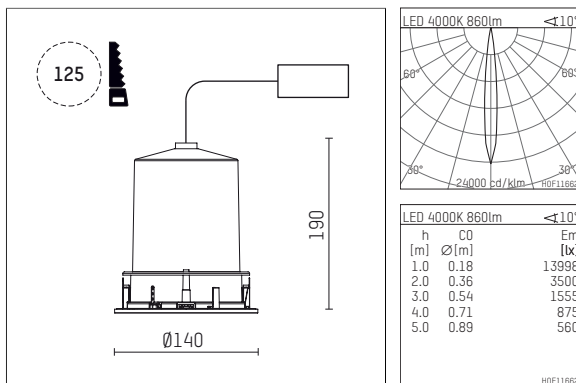

109 721 04 910 R | white

complx.100 | IP65
directional spotlight
LED | 10 W 4000 K

- directional spotlight complx.100 IP65
- with a rim projecting over the ceiling
- for installation into suspended ceilings
- for LED 1050 lm
- colour temperature: 4000 K
- colour rendering index: CRI >80
- L90 / B10 (50.000h)
- SDCM < 3
- net luminous flux: 860 lm
- total load: 10 W
- luminous efficacy: 86,0 lm/W
- rotationsymmetrical light distribution, spot
- safety cable for reflector module
- reflector of aluminium, mirror finish anodised
- beam angle: 10 °
- with external LED power unit, electronic, 220-240 V, 50/60 Hz
- Dimming with external dimmers possible (trailing-edge and leading-edge)
- dimmable
- power supply: supply cord 2x0,75 mm², length: 200 mm
- housing of die cast aluminium
- safety glass, clear
- recessing ring of die cast aluminium
- height: 180 mm
- diameter: 145 mm, recessing diameter: 125 mm
- recessing depth: 190 mm, ceiling thickness: 2-25mm
- rotatable 360°, fixable setting, 0°-30° tiltable, fixable setting
- weight: 0,87 kg
- protection rating: IP65 (control gear IP20)
- protection class I
- 5 years Hoffmeister warranty
- Made in Germany
- impact resistance class: IK08
- certificates: manufactured according to DIN VDE 0711 / EN 60598, CE
- colour: white (RAL9016)
- 109 721 04 910 R

- Overview of accessories on the following page / s

109 721 04 910 R
accessory

Optional accessories

description accessory general	dimensions in mm	item number	pic.-No.
IP65 box for LED-Power unit Without power unit (included with DL100 downlight) The recessing depth of the downlight increases(please refer to the mounting instruction for correct values)		119 000 00 721	01