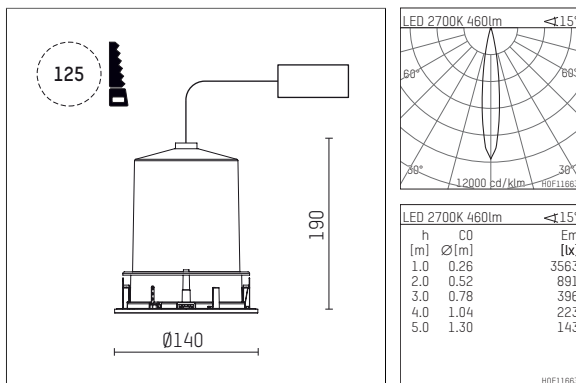

109 722 02 910 R | white

complx.100 | IP65
directional spotlight
LED | 10 W 2700 K

- directional spotlight complx.100 IP65
- with a rim projecting over the ceiling
- for installation into suspended ceilings
- for LED 700 lm
- colour temperature: 2700 K
- colour rendering index: CRI >90
- L90 / B10 (50.000h)
- SDCM < 2
- net luminous flux: 460 lm
- total load: 10 W
- luminous efficacy: 46,0 lm/W
- rotationsymmetrical light distribution, spot
- safety cable for reflector module
- reflector of aluminium, mirror finish anodised
- beam angle: 15°
- with external LED power unit, electronic, 220-240 V, 50/60 Hz
- Dimming with external dimmers possible (trailing-edge and leading-edge)
- dimmable
- power supply: supply cord 2x0,75 mm², length: 200 mm
- housing of die cast aluminium
- safety glass, clear
- recessing ring of die cast aluminium
- height: 180 mm
- diameter: 145 mm, recessing diameter: 125 mm
- recessing depth: 190 mm, ceiling thickness: 2-25mm
- rotatable 360°, fixable setting, 0°-30° tiltable, fixable setting
- weight: 0,87 kg
- protection rating: IP65 (control gear IP20)
- protection class I
- 5 years Hoffmeister warranty
- Made in Germany
- impact resistance class: IK08
- certificates: manufactured according to DIN VDE 0711 / EN 60598, CE
- colour: white (RAL9016)
- 109 722 02 910 R

- Overview of accessories on the following page / s

109 722 02 910 R
accessory**Optional accessories**

description accessory general	dimensions in mm	item number	pic.-No.
IP65 box for LED-Power unit Without power unit (included with DL100 downlight) The recessing depth of the downlight increases(please refer to the mounting instruction for correct values)		119 000 00 721	01