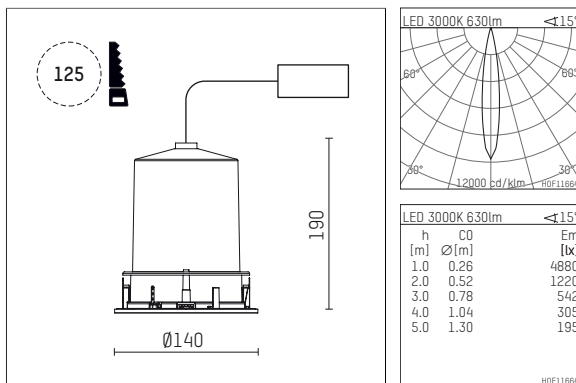

109 722 03 910 RD | white

complx.100 | IP65
directional spotlight
LED | 10 W 3000 K

- directional spotlight complx.100 IP65
- with a rim projecting over the ceiling
- for installation into suspended ceilings
- for LED 800 lm
- colour temperature: 3000 K
- colour rendering index: CRI >90
- L90 / B10 (50.000h)
- SDCM < 2
- net luminous flux: 630 lm
- total load: 10 W
- luminous efficacy: 63,0 lm/W
- rotationsymmetrical light distribution, spot
- safety cable for reflector module
- reflector of aluminium, mirror finish anodised
- beam angle: 15 °
- with external LED power unit, electronic (DALI), 220-240 V, 0/50/60 Hz
- amplitude dimming
- dimming range: 100-1 %
- power supply: supply cord 2x0,75 mm², length: 200 mm
- housing of die cast aluminium
- safety glass, clear
- recessing ring of die cast aluminium
- height: 180 mm
- diameter: 145 mm, recessing diameter: 125 mm
- recessing depth: 190 mm, ceiling thickness: 2-25mm
- rotatable 360°, fixable setting, 0°-30° tiltable, fixable setting
- weight: 0,87 kg
- protection rating: IP65 (control gear IP20)
- protection class I
- 5 years Hoffmeister warranty
- Made in Germany
- impact resistance class: IK08
- certificates: manufactured according to DIN VDE 0711 / EN 60598, CE
- colour: white (RAL9016)
- 109 722 03 910 RD

- Overview of accessories on the following page / s

109 722 03 910 RD
accessory

Optional accessories

description accessory general	dimensions in mm	item number	pic.-No.
IP65 box for LED-Power unit Without power unit (included with DL100 downlight) The recessing depth of the downlight increases(please refer to the mounting instruction for correct values)		119 000 00 721	01