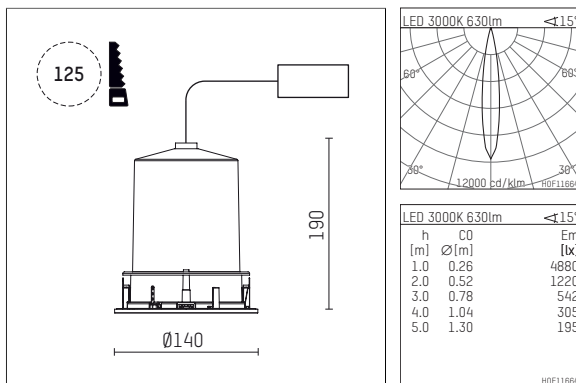

109 722 03 910 R | white

complx.100 | IP65
directional spotlight
LED | 10 W 3000 K

- directional spotlight complx.100 IP65
- with a rim projecting over the ceiling
- for installation into suspended ceilings
- for LED 800 lm
- colour temperature: 3000 K
- colour rendering index: CRI >90
- L90 / B10 (50.000h)
- SDCM < 2
- net luminous flux: 630 lm
- total load: 10 W
- luminous efficacy: 63,0 lm/W
- rotationsymmetrical light distribution, spot
- safety cable for reflector module
- reflector of aluminium, mirror finish anodised
- beam angle: 15 °
- with external LED power unit, electronic, 220-240 V, 50/60 Hz
- Dimming with external dimmers possible (trailing-edge and leading-edge)
- dimmable
- power supply: supply cord 2x0,75 mm², length: 200 mm
- housing of die cast aluminium
- safety glass, clear
- recessing ring of die cast aluminium
- height: 180 mm
- diameter: 145 mm, recessing diameter: 125 mm
- recessing depth: 190 mm, ceiling thickness: 2-25mm
- rotatable 360°, fixable setting, 0°-30° tiltable, fixable setting
- weight: 0,87 kg
- protection rating: IP65 (control gear IP20)
- protection class I
- 5 years Hoffmeister warranty
- Made in Germany
- impact resistance class: IK08
- certificates: manufactured according to DIN VDE 0711 / EN 60598, CE
- colour: white (RAL9016)
- 109 722 03 910 R

- Overview of accessories on the following page / s

109 722 03 910 R
accessory**Optional accessories**

description accessory general	dimensions in mm	item number	pic.-No.
IP65 box for LED-Power unit Without power unit (included with DL100 downlight) The recessing depth of the downlight increases(please refer to the mounting instruction for correct values)		119 000 00 721	01