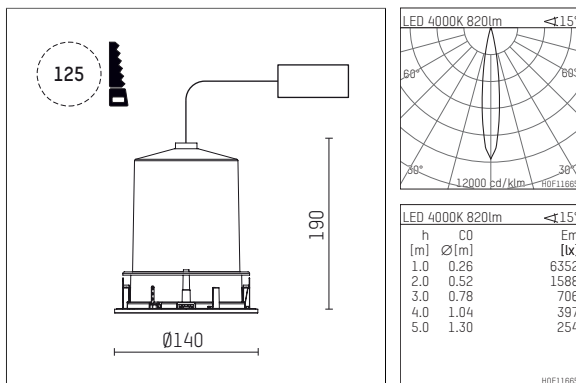

## 109 722 04 910 RD | white

complx.100 | IP65  
directional spotlight  
LED | 10 W 4000 K

- directional spotlight complx.100 IP65
- with a rim projecting over the ceiling
- for installation into suspended ceilings
- for LED 1050 lm
- colour temperature: 4000 K
- colour rendering index: CRI >80
- L90 / B10 (50.000h)
- SDCM < 3
- net luminous flux: 820 lm
- total load: 10 W
- luminous efficacy: 82,0 lm/W
- rotationsymmetrical light distribution, spot
- safety cable for reflector module
- reflector of aluminium, mirror finish anodised
- beam angle:  $15^\circ$
- with external LED power unit, electronic (DALI), 220-240 V, 0/50/60 Hz
- amplitude dimming
- dimming range: 100-1 %
- power supply: supply cord 2x0,75 mm<sup>2</sup>, length: 200 mm
- housing of die cast aluminium
- safety glass, clear
- recessing ring of die cast aluminium
- height: 180 mm
- diameter: 145 mm, recessing diameter: 125 mm
- recessing depth: 190 mm, ceiling thickness: 2-25mm
- rotatable 360°, fixable setting, 0°-30° tiltable, fixable setting
- weight: 0,87 kg
- protection rating: IP65 (control gear IP20)
- protection class I
- 5 years Hoffmeister warranty
- Made in Germany
- impact resistance class: IK08
- certificates: manufactured according to DIN VDE 0711 / EN 60598, CE
- colour: white (RAL9016)
- 109 722 04 910 RD

## Optional accessories

description accessory general	dimensions in mm	item number	pic.-No.
IP65 box for LED-Power unit Without power unit (included with DL100 downlight) The recessing depth of the downlight increases(please refer to the mounting instruction for correct values)		119 000 00 721	01