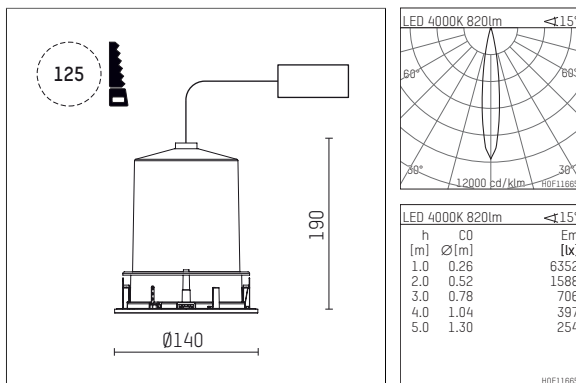

109 722 04 910 R | white

complx.100 | IP65
directional spotlight
LED | 10 W 4000 K

- directional spotlight complx.100 IP65
- with a rim projecting over the ceiling
- for installation into suspended ceilings
- for LED 1050 lm
- colour temperature: 4000 K
- colour rendering index: CRI >80
- L90 / B10 (50.000h)
- SDCM < 3
- net luminous flux: 820 lm
- total load: 10 W
- luminous efficacy: 82,0 lm/W
- rotationsymmetrical light distribution, spot
- safety cable for reflector module
- reflector of aluminium, mirror finish anodised
- beam angle: 15°
- with external LED power unit, electronic, 220-240 V, 50/60 Hz
- Dimming with external dimmers possible (trailing-edge and leading-edge)
- dimmable
- power supply: supply cord 2x0,75 mm², length: 200 mm
- housing of die cast aluminium
- safety glass, clear
- recessing ring of die cast aluminium
- height: 180 mm
- diameter: 145 mm, recessing diameter: 125 mm
- recessing depth: 190 mm, ceiling thickness: 2-25mm
- rotatable 360°, fixable setting, 0°-30° tiltable, fixable setting
- weight: 0,87 kg
- protection rating: IP65 (control gear IP20)
- protection class I
- 5 years Hoffmeister warranty
- Made in Germany
- impact resistance class: IK08
- certificates: manufactured according to DIN VDE 0711 / EN 60598, CE
- colour: white (RAL9016)
- 109 722 04 910 R

- Overview of accessories on the following page / s

109 722 04 910 R
accessory**Optional accessories**

description accessory general	dimensions in mm	item number	pic.-No.
IP65 box for LED-Power unit Without power unit (included with DL100 downlight) The recessing depth of the downlight increases(please refer to the mounting instruction for correct values)		119 000 00 721	01