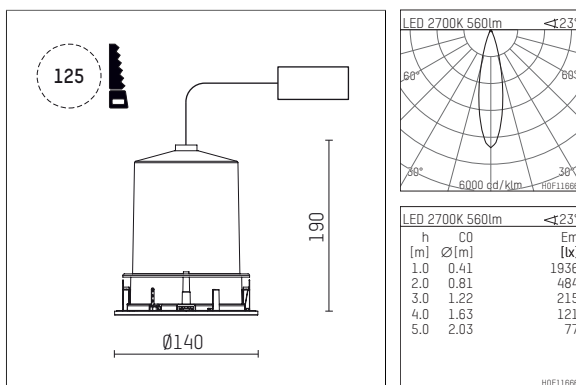

109 723 02 910 RD | white

complx.100 | IP65
directional spotlight
LED | 10 W 2700 K

- directional spotlight complx.100 IP65
- with a rim projecting over the ceiling
- for installation into suspended ceilings
- for LED 700 lm
- colour temperature: 2700 K
- colour rendering index: CRI >90
- L90 / B10 (50.000h)
- SDCM < 2
- net luminous flux: 560 lm
- total load: 10 W
- luminous efficacy: 56,0 lm/W
- rotationsymmetrical light distribution, medium
- safety cable for reflector module
- reflector of aluminium, mirror finish anodised
- beam angle: 25 °
- with external LED power unit, electronic (DALI), 220-240 V, 0/50/60 Hz
- amplitude dimming
- dimming range: 100-1 %
- power supply: supply cord 2x0,75 mm², length: 200 mm
- housing of die cast aluminium
- safety glass, clear
- recessing ring of die cast aluminium
- height: 180 mm
- diameter: 145 mm, recessing diameter: 125 mm
- recessing depth: 190 mm, ceiling thickness: 2-25mm
- rotatable 360°, fixable setting, 0°-30° tiltable, fixable setting
- weight: 0,87 kg
- protection rating: IP65 (control gear IP20)
- protection class I
- 5 years Hoffmeister warranty
- Made in Germany
- impact resistance class: IK08
- certificates: manufactured according to DIN VDE 0711 / EN 60598, CE
- colour: white (RAL9016)
- 109 723 02 910 RD

- Overview of accessories on the following page / s

109 723 02 910 RD
accessory

Optional accessories

description accessory general	dimensions in mm	item number	pic.-No.
IP65 box for LED-Power unit Without power unit (included with DL100 downlight) The recessing depth of the downlight increases(please refer to the mounting instruction for correct values)		119 000 00 721	01