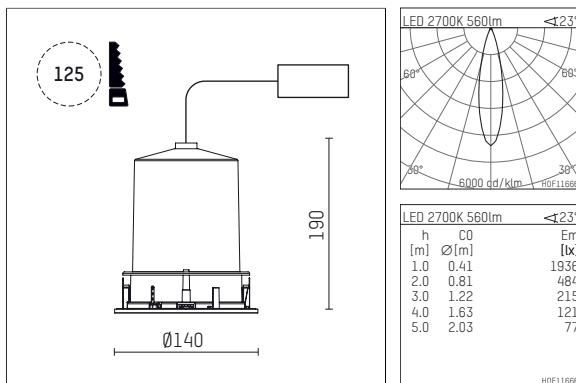

## 109 723 02 910 R | white

complx.100 | IP65  
directional spotlight  
LED | 10 W 2700 K

- directional spotlight complx.100 IP65
- with a rim projecting over the ceiling
- for installation into suspended ceilings
- for LED 700 lm
- colour temperature: 2700 K
- colour rendering index: CRI >90
- L90 / B10 (50.000h)
- SDCM < 2
- net luminous flux: 560 lm
- total load: 10 W
- luminous efficacy: 56,0 lm/W
- rotationsymmetrical light distribution, medium
- safety cable for reflector module
- reflector of aluminium, mirror finish anodised
- beam angle: 25 °
- with external LED power unit, electronic, 220-240 V, 50/60 Hz
- Dimming with external dimmers possible (trailing-edge and leading-edge)
- dimmable
- power supply: supply cord 2x0,75 mm<sup>2</sup>, length: 200 mm
- housing of die cast aluminium
- safety glass, clear
- recessing ring of die cast aluminium
- height: 180 mm
- diameter: 145 mm, recessing diameter: 125 mm
- recessing depth: 190 mm, ceiling thickness: 2-25mm
- rotatable 360°, fixable setting, 0°-30° tiltable, fixable setting
- weight: 0,87 kg
- protection rating: IP65 (control gear IP20)
- protection class I
- 5 years Hoffmeister warranty
- Made in Germany
- impact resistance class: IK08
- certificates: manufactured according to DIN VDE 0711 / EN 60598, CE
- colour: white (RAL9016)
- 109 723 02 910 R

## Optional accessories

description accessory general	dimensions in mm	item number	pic.-No.
IP65 box for LED-Power unit Without power unit (included with DL100 downlight) The recessing depth of the downlight increases(please refer to the mounting instruction for correct values)		119 000 00 721	01